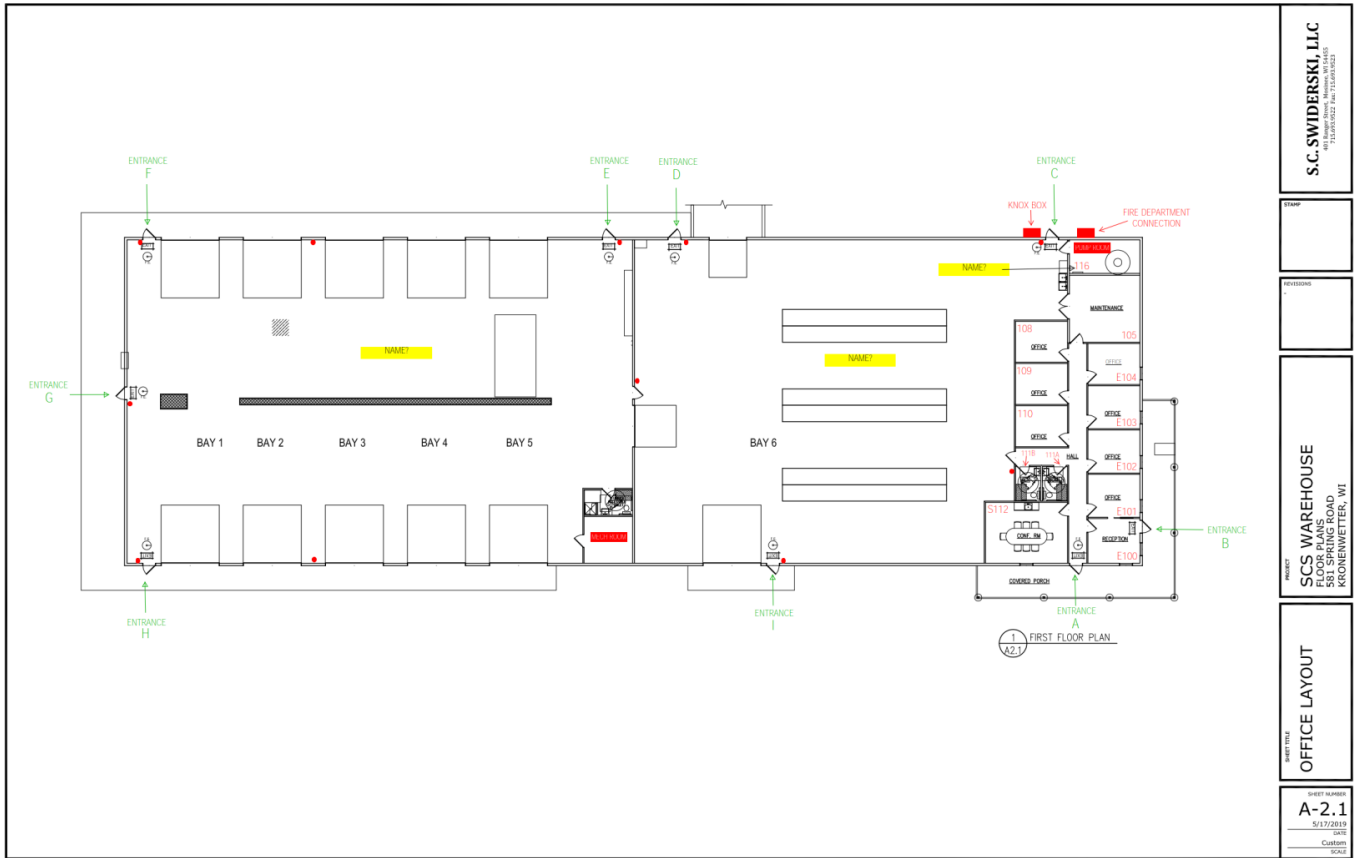

# Building Plan/Fire Exits

Revision #2

Created 2023-04-19 15:45:05 UTC

Updated 2024-05-14 19:16:34 UTC