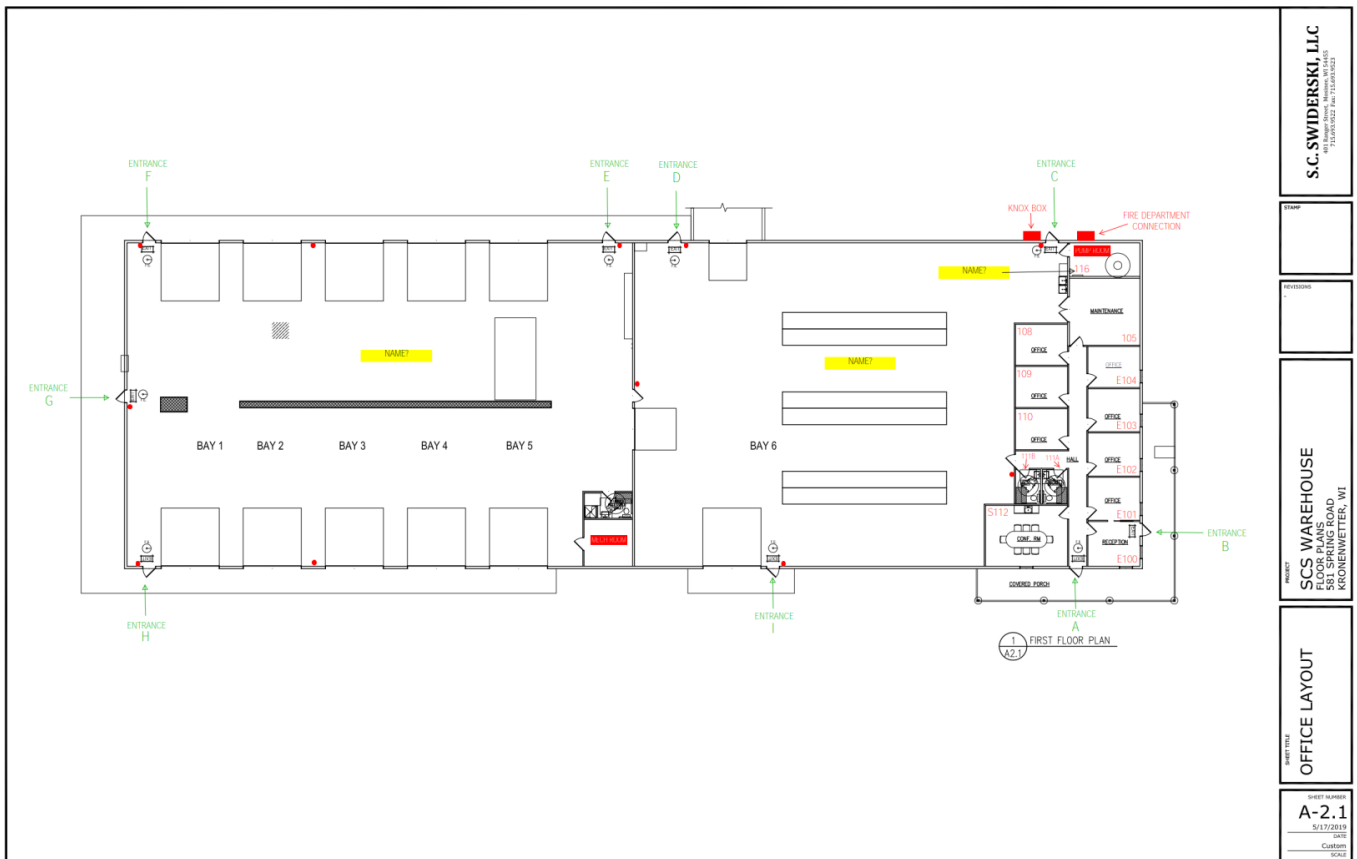

# Building Plan/Fire Exits

Revision #2

Created 2023-04-19 15:45:05 UTC

Updated 2024-05-14 19:16:34 UTC