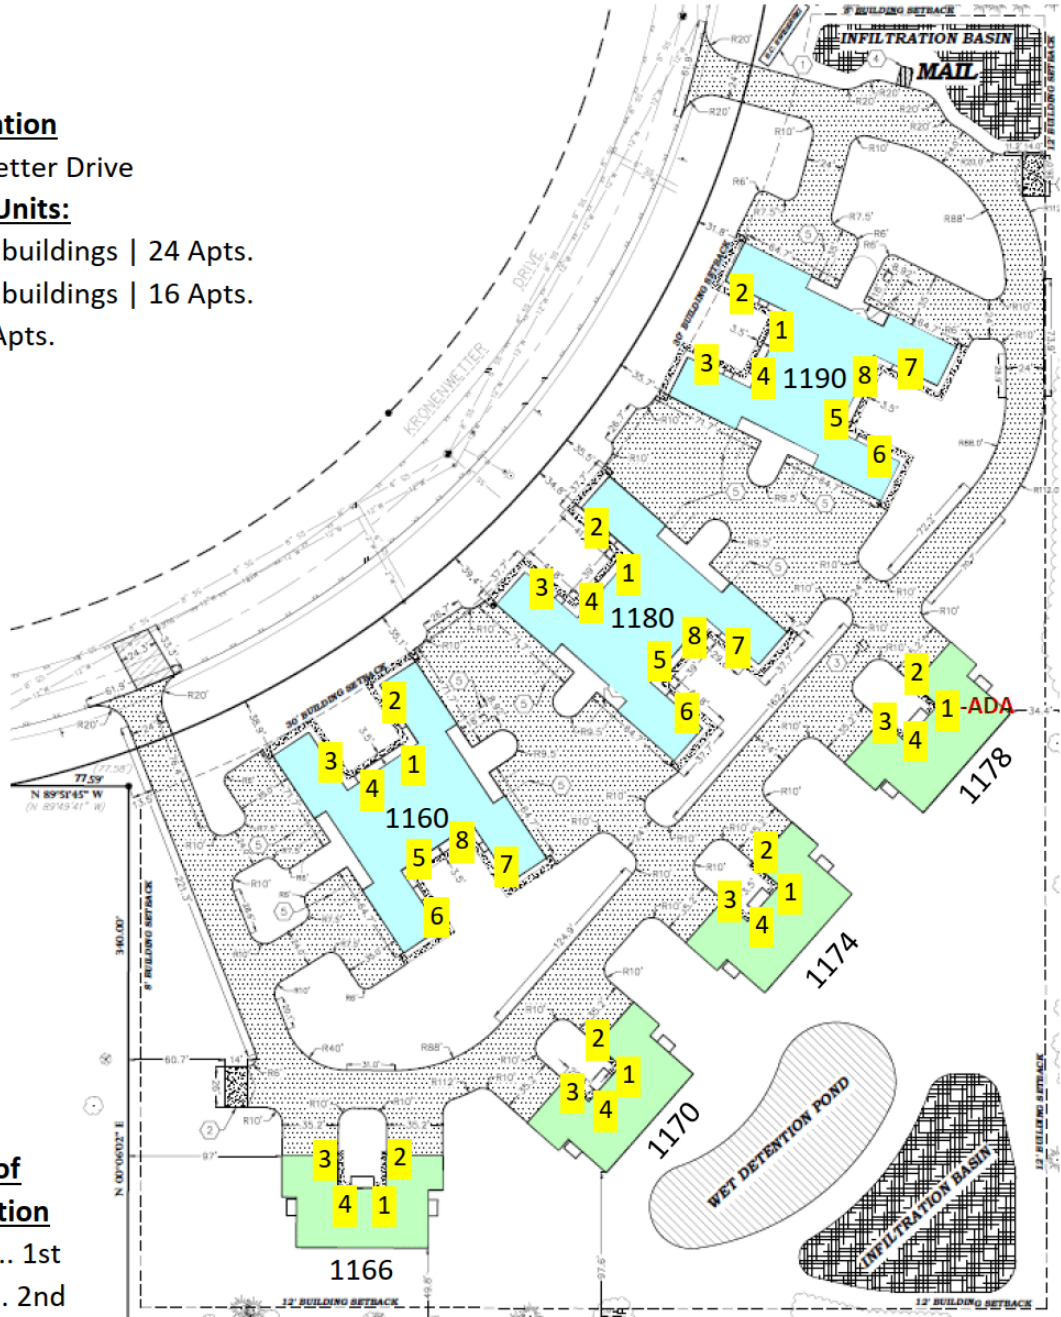

Village Estates Address Plan

Village Estates

Kronenwetter, WI

Site Information

Kronenwetter Drive

Number of Units:

(3) 8 unit buildings | 24 Apts.

(4) 4 unit buildings | 16 Apts.

Total 40 Apts.

Order of Construction

- 1190 1st
- 1180 2nd
- 1178 3rd
- 1174 4th
- 1160 5th
- 1170 6th
- 1166 7th

4 Unit Buildings

1166 1170
1174 1178

8 Unit Buildings

1160 1180
1190

Revised 11/4/19