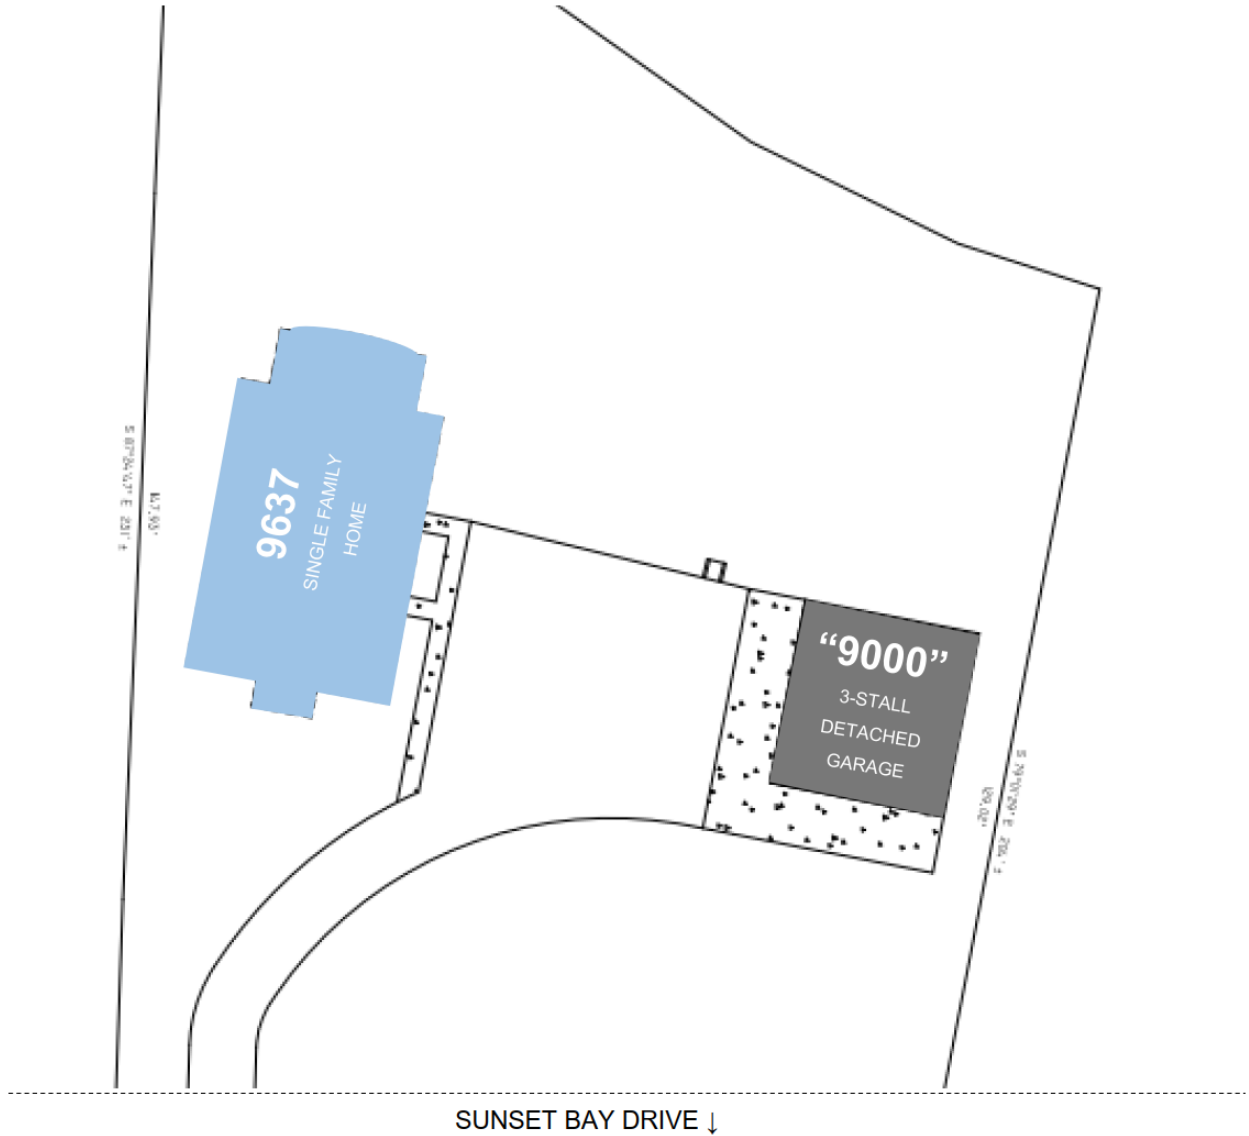

Sturgeon Bay House Address Plan

STURGEON BAY HOUSE

SUNSET BAY DRIVE, STURGEON BAY, WI 54235

PROJECT NOTES

9637 SUNSET BAY DR

4 Bedroom / 3 Bath

2,398 Sq. Ft

Custom Single-Family Home

"9000" SUNSET BAY DR*

3-Stall

1,371 Sq. Ft.

Custom Detached Garage

*NOTE:

Not a real address.

For internal use only.

APPROVED BY CITY OF STURGEON BAY 04/03/2023