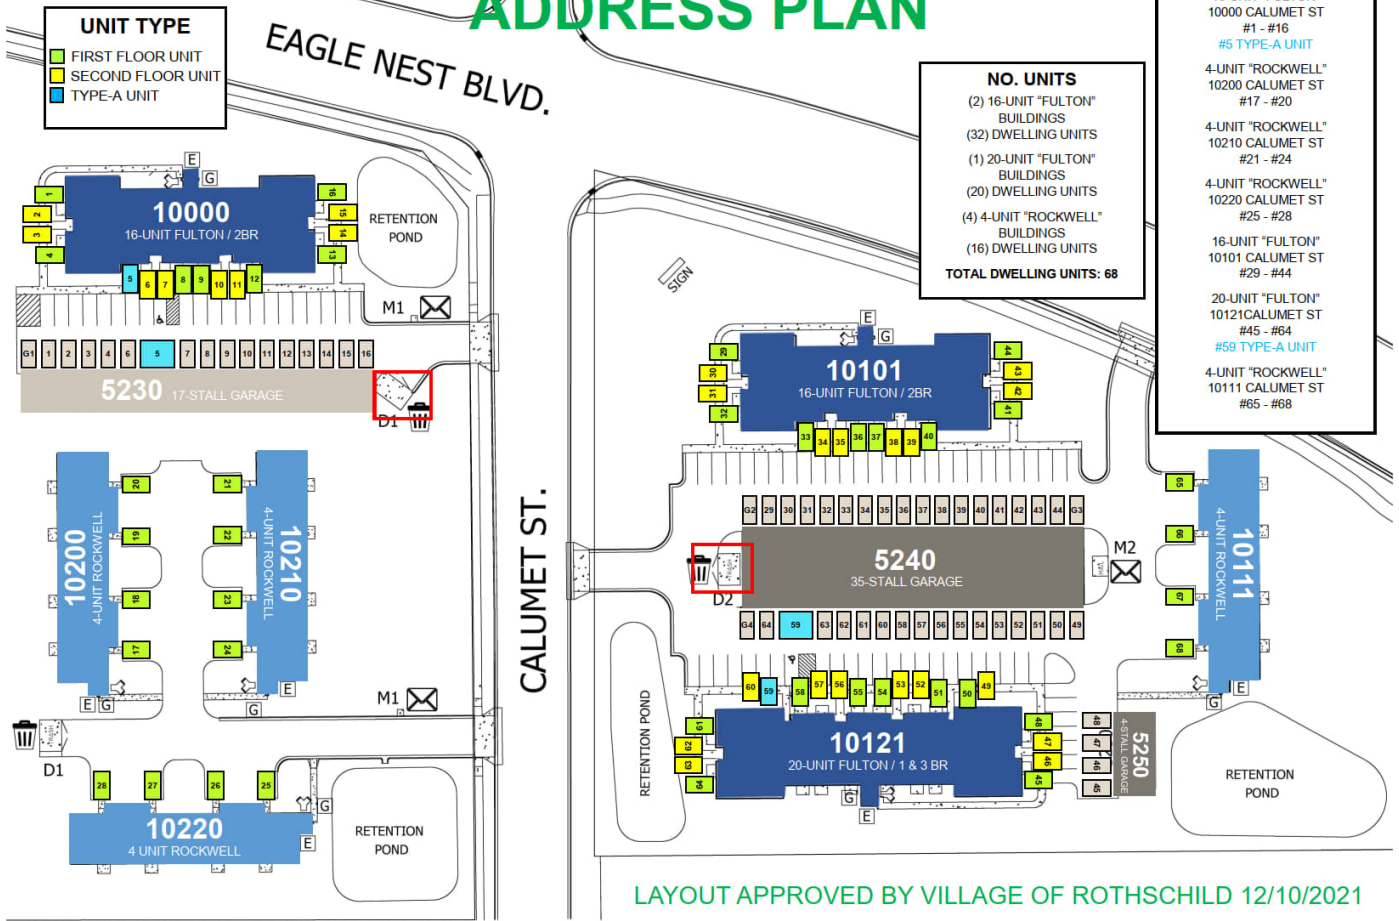

SCS Rothschild Address Plan

SCS ROTHSCHILD

CALUMET STREET, ROTHSCHILD, WI 54474

ADDRESS PLAN

LAYOUT APPROVED BY VILLAGE OF ROTHSCHILD 12/10/2021

Revision #2

Created 2023-02-23 16:42:41 UTC by Nicole Blum

Updated 2025-01-15 16:12:41 UTC by Dale Bergman