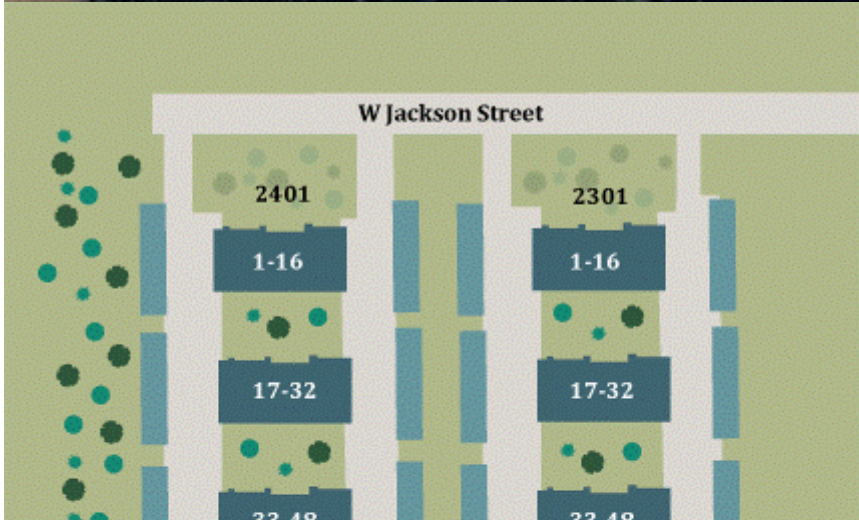

SCS Merrill Address Plan

Revision #3

Created 2023-06-12 20:57:18 UTC

Updated 2026-01-27 20:23:39 UTC by Dale Bergman