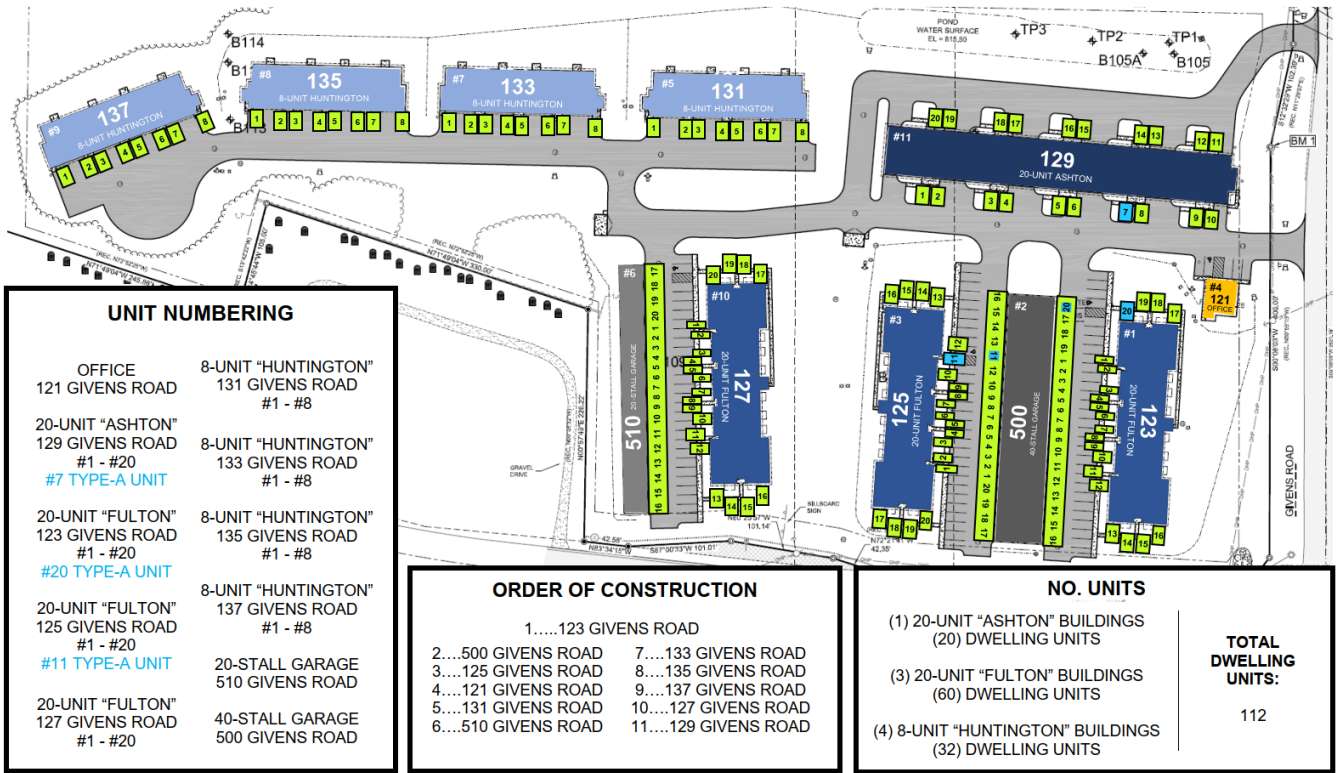

SCS Hortonville Address Plan

SCS HORTONVILLE

GIVENS ROAD, HORTONVILLE, WI, 54944

ADDRESS PLAN

LAYOUT APPROVED BY VILLAGE OF HORTONVILLE 02/15/2021

Revision #2

Created 2023-06-08 16:07:57 UTC

Updated 2025-01-15 16:12:41 UTC by Dale Bergman