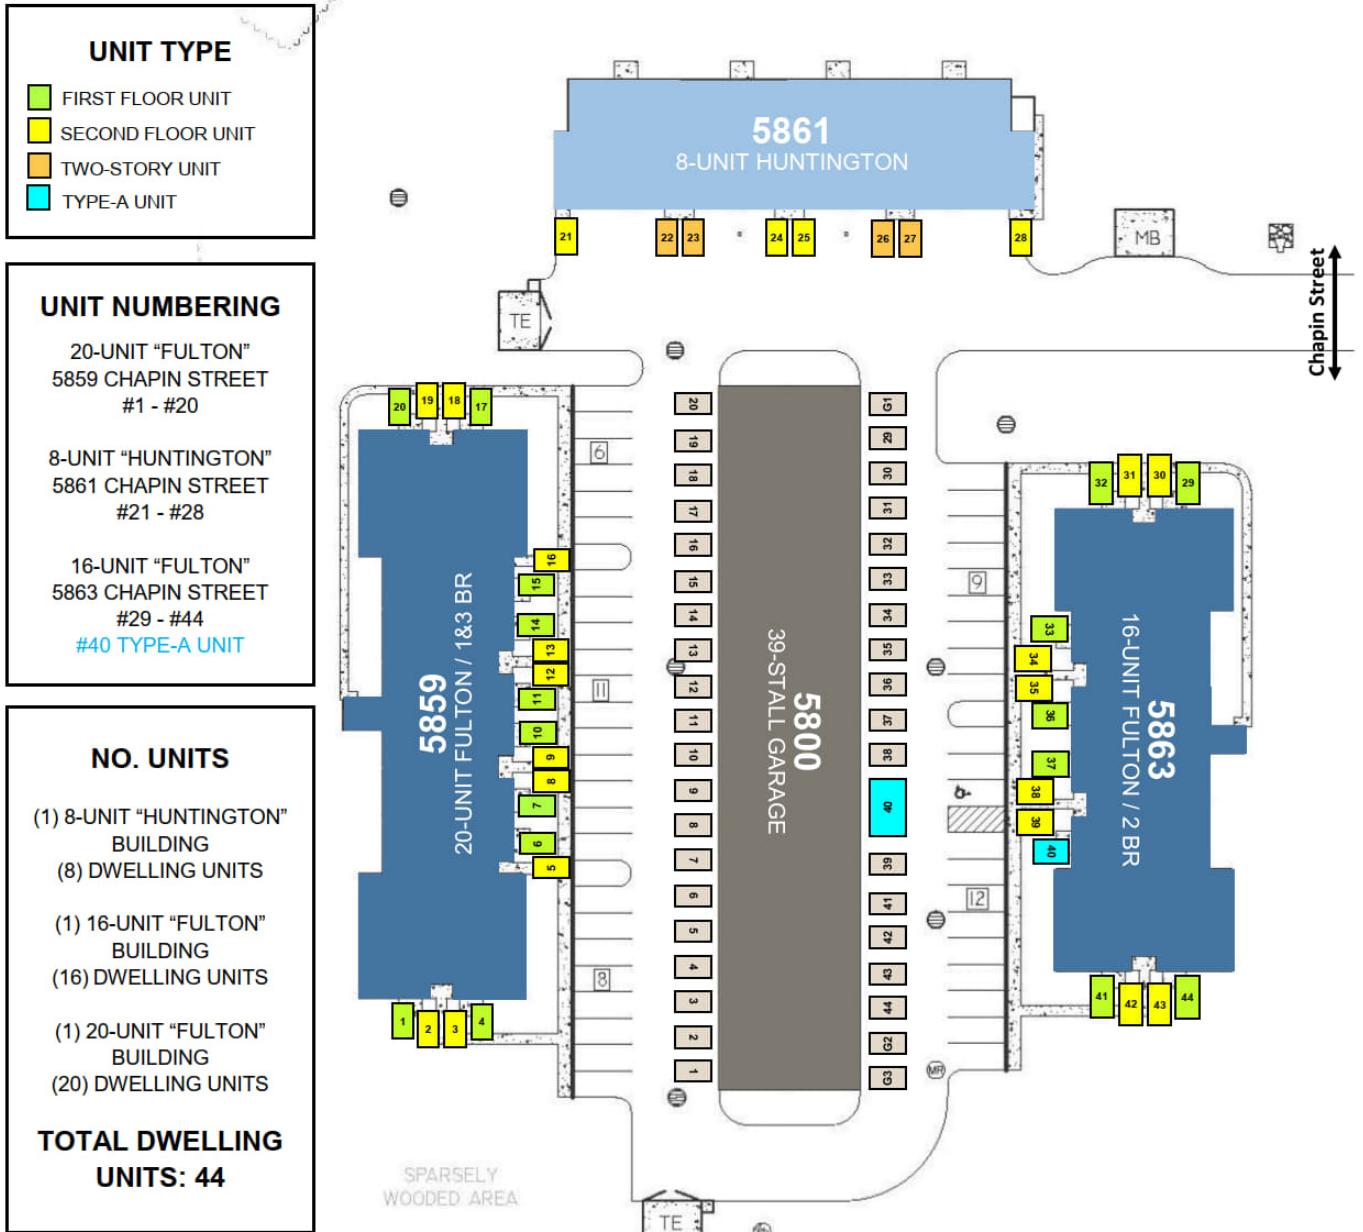

SCS Florence Address Plan

SCS FLORENCE

CHAPIN STREET, FLORENCE, WI 54121

ADDRESS PLAN

LAYOUT APPROVED BY CITY OF FLORENCE 11/29/2021

Revision #1

Created 2023-02-23 16:39:10 UTC by Nicole Blum

Updated 2025-01-15 16:12:41 UTC by Nicole Blum