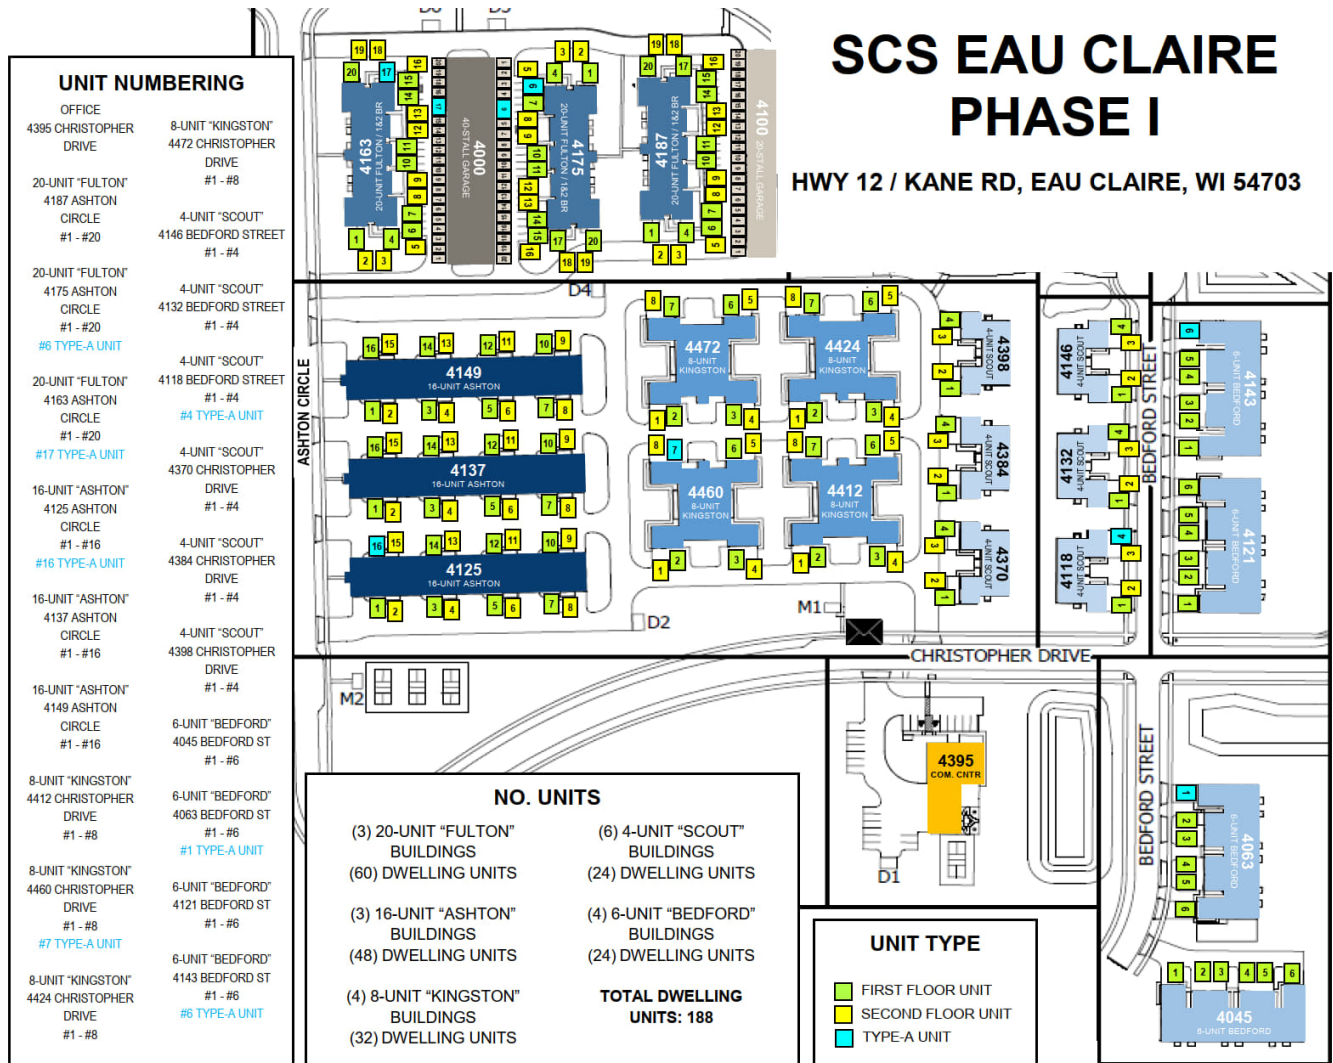

SCS Eau Claire (Phase 1) Address Plan

Revision #2

Created 2023-02-23 16:37:14 UTC by Nicole Blum

Updated 2025-01-15 16:12:41 UTC by Nicole Blum