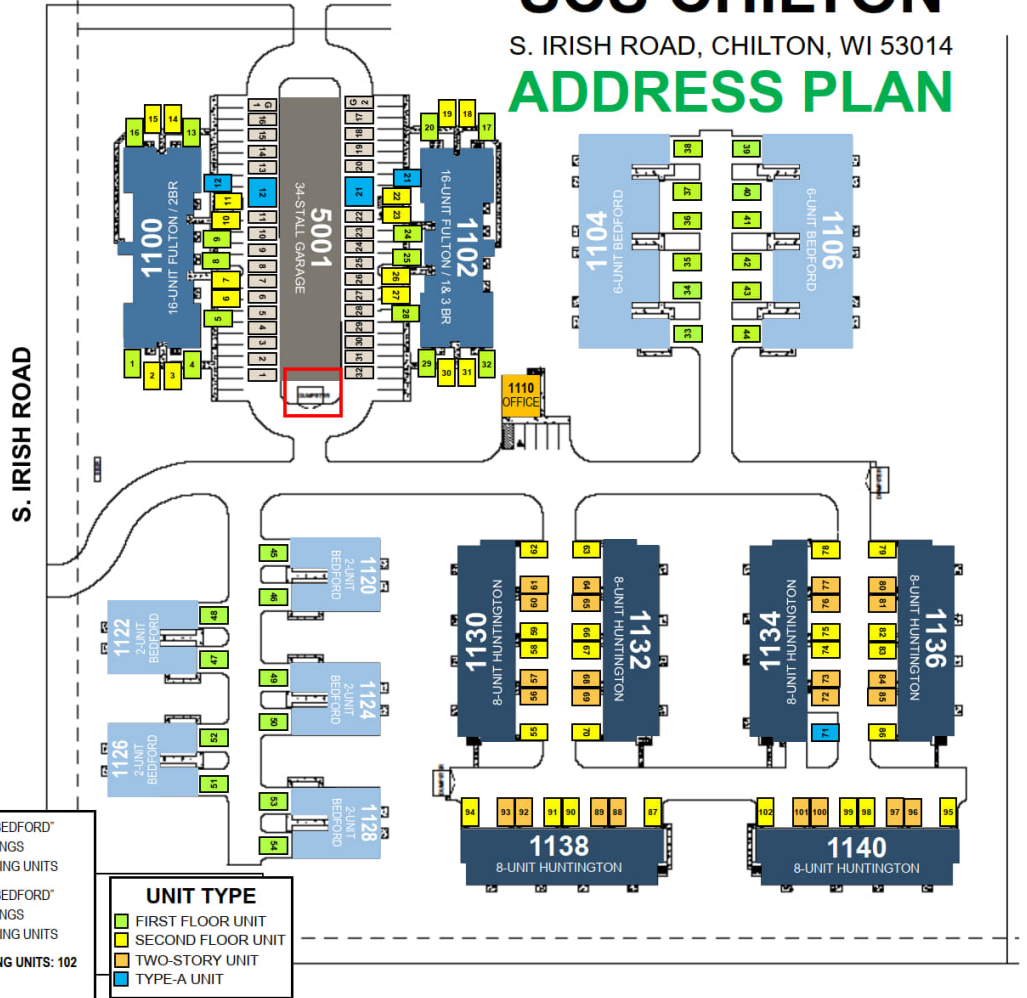

SCS Chilton Address Plan

SCS CHILTON S. IRISH ROAD, CHILTON, WI 53014 ADDRESS PLAN

ADDRESS PLAN LAYOUT APPROVED BY CITY OF CHILTON 11/30/2021

UNIT NUMBERING	
OFFICE 1110 S. IRISH ROAD	2-UNIT "BEDFORD" 1126 S. IRISH ROAD #51 - #52
16-UNIT "FULTON" 1100 S. IRISH ROAD #1 - #16 #12 TYPE-A UNIT	2-UNIT "BEDFORD" 1128 S. IRISH ROAD #53 - #54
16-UNIT "FULTON" 1102 S. IRISH ROAD #17 - #32 #21 TYPE-A UNIT	8-UNIT "HUNTINGTON" 1130 S. IRISH ROAD #55 - #62
6-UNIT "BEDFORD" 1104 S. IRISH ROAD #33 - #38	8-UNIT "HUNTINGTON" 1132 S. IRISH ROAD #63 - #70
6-UNIT "BEDFORD" 1106 S. IRISH ROAD #39 - #44	8-UNIT "HUNTINGTON" 1134 S. IRISH ROAD #71 - #78 #71 TYPE-A UNIT
2-UNIT "BEDFORD" 1120 S. IRISH ROAD #45 - #46	8-UNIT "HUNTINGTON" 1136 S. IRISH ROAD #79 - #86
2-UNIT "BEDFORD" 1122 S. IRISH ROAD #47 - #48	8-UNIT "HUNTINGTON" 1138 S. IRISH ROAD #87 - #94
2-UNIT "BEDFORD" 1124 S. IRISH ROAD #49 - #50	8-UNIT "HUNTINGTON" 1140 S. IRISH ROAD #95 - #102

NO. UNITS	
(2) 6-UNIT "BEDFORD" BUILDINGS	(2) 6-UNIT "BEDFORD" BUILDINGS
(2) 16-UNIT "ASHTON" BUILDINGS	(12) DWELLING UNITS
(32) DWELLING UNITS	(5) 2-UNIT "BEDFORD" BUILDINGS
(6) 8-UNIT "HUNTINGTON" BUILDINGS	(10) DWELLING UNITS
(48) DWELLING UNITS	TOTAL DWELLING UNITS: 102

UNIT TYPE	
	FIRST FLOOR UNIT
	SECOND FLOOR UNIT
	TWO-STORY UNIT
	TYPE-A UNIT

Revision #1

Created 2023-02-23 16:36:35 UTC by Nicole Blum

Updated 2025-01-15 16:12:41 UTC by Nicole Blum