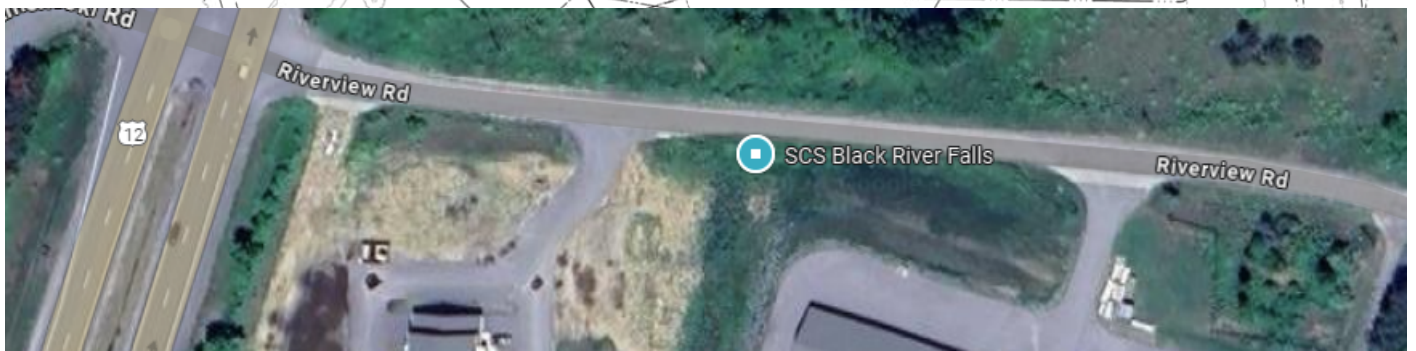

SCS Black River Falls Storage Address Plan

SCS BLACK RIVER FALLS STORAGE

N6695 RIVERVIEW DRIVE, BLACK RIVER FALLS, WI 54615

ADDRESS PLAN

LAYOUT APPROVED BY CITY OF BLACK RIVER FALLS 12/27/2021

Revision #2

Created 2023-02-23 16:36:06 UTC by Nicole Blum