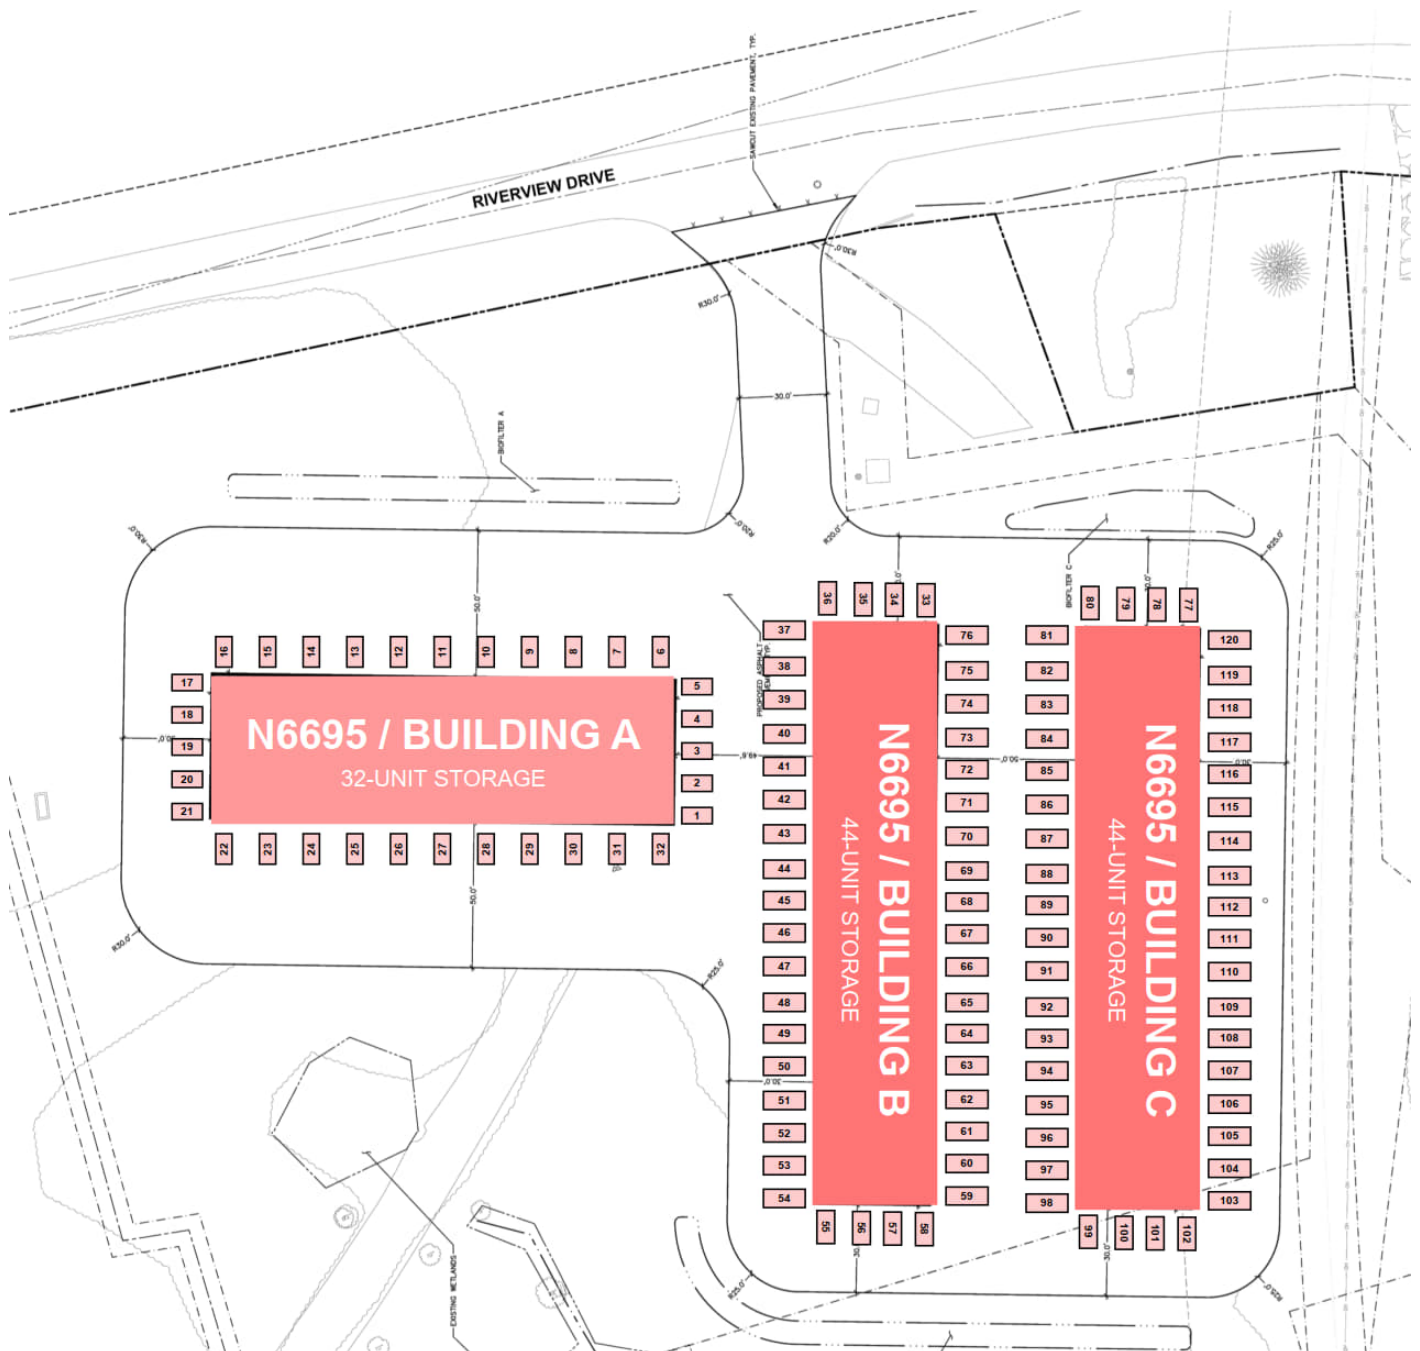

SCS Black River Falls Storage Address Plan

SCS BLACK RIVER FALLS STORAGE

N6695 RIVERVIEW DRIVE, BLACK RIVER FALLS, WI 54615

ADDRESS PLAN

LAYOUT APPROVED BY CITY OF BLACK RIVER FALLS 12/27/2021

Revision #2

Created 2023-02-23 16:36:06 UTC by Nicole Blum