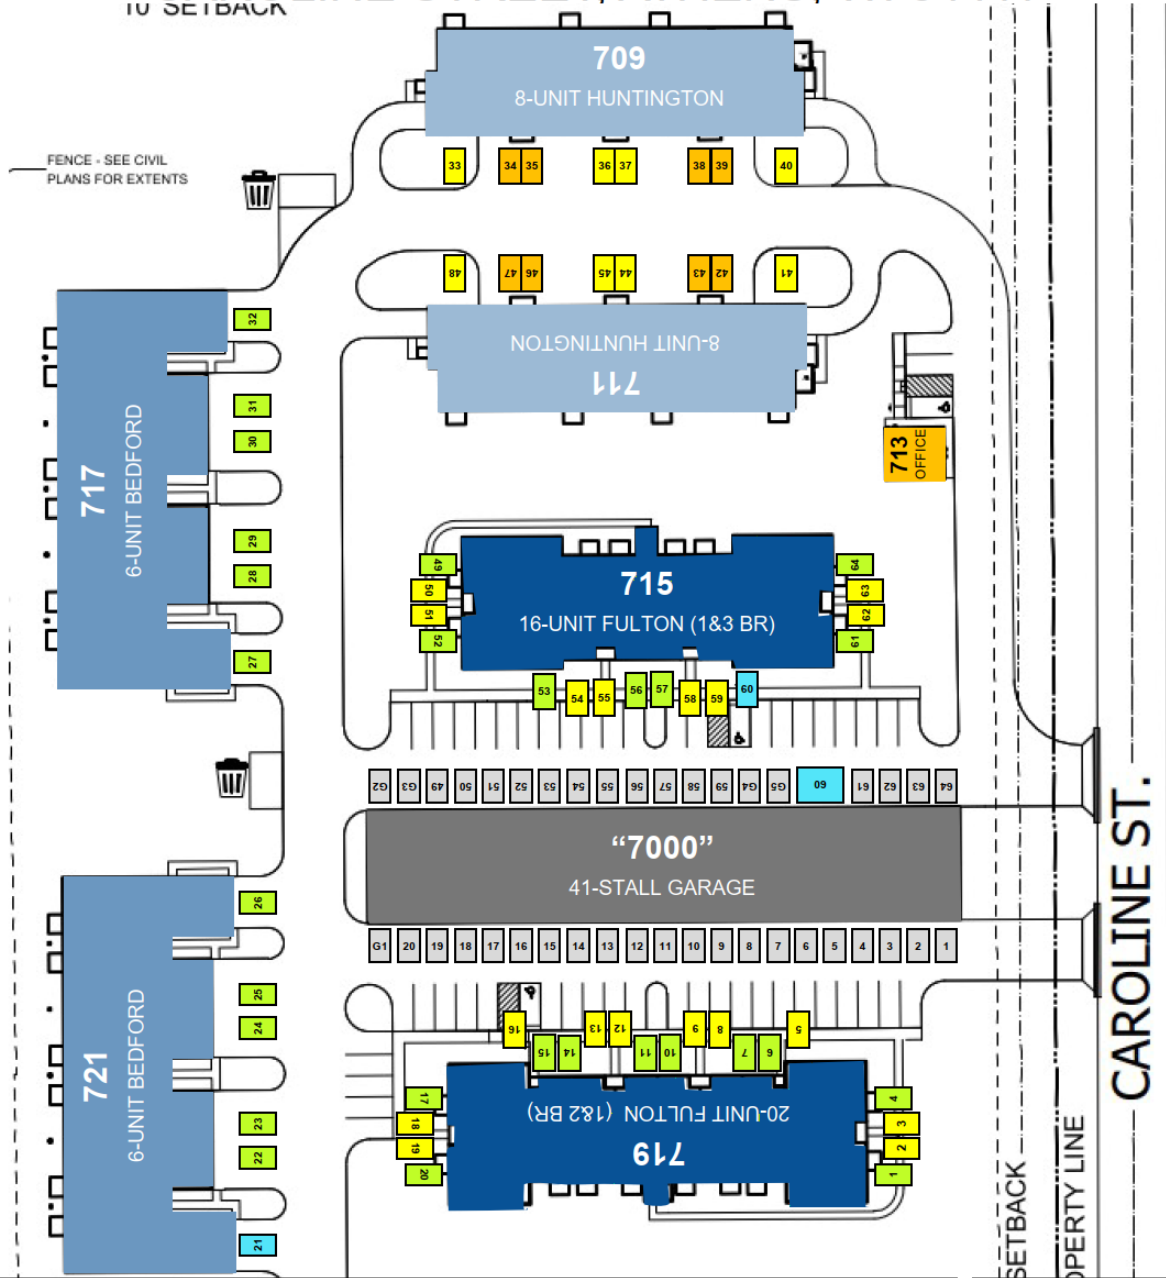

SCS Athens Address Plan

SCS ATHENS

CAROLINE STREET, ATHENS, WI 54411

UNIT NUMBERING			
719 CAROLINE STREET #1 - #20 20-Unit Fulton (1&2 BR)	721 CAROLINE STREET #21 - #26 6-Unit Bedford	709 CAROLINE STREET #33 - #40 8-Unit Huntington	"7000" CAROLINE STREET 41-Stall Detached Garage
715 CAROLINE STREET #49 - #64 16-Unit Fulton (1&3 BR)	717 CAROLINE STREET #27 - #32 6-Unit Bedford	711 CAROLINE STREET #41 - #48 8-Unit Huntington	713 CAROLINE STREET Office
			TOTAL NO. UNITS 64

LEGEND
■ First Floor Unit
■ Second Floor Unit
■ Two-Story Unit
■ Type-A Unit

APPROVED BY VILLAGE OF ATHENS 02/14/2023

Revision #1

Created 2023-06-12 20:41:30 UTC

Updated 2026-04-30 14:28:38 UTC