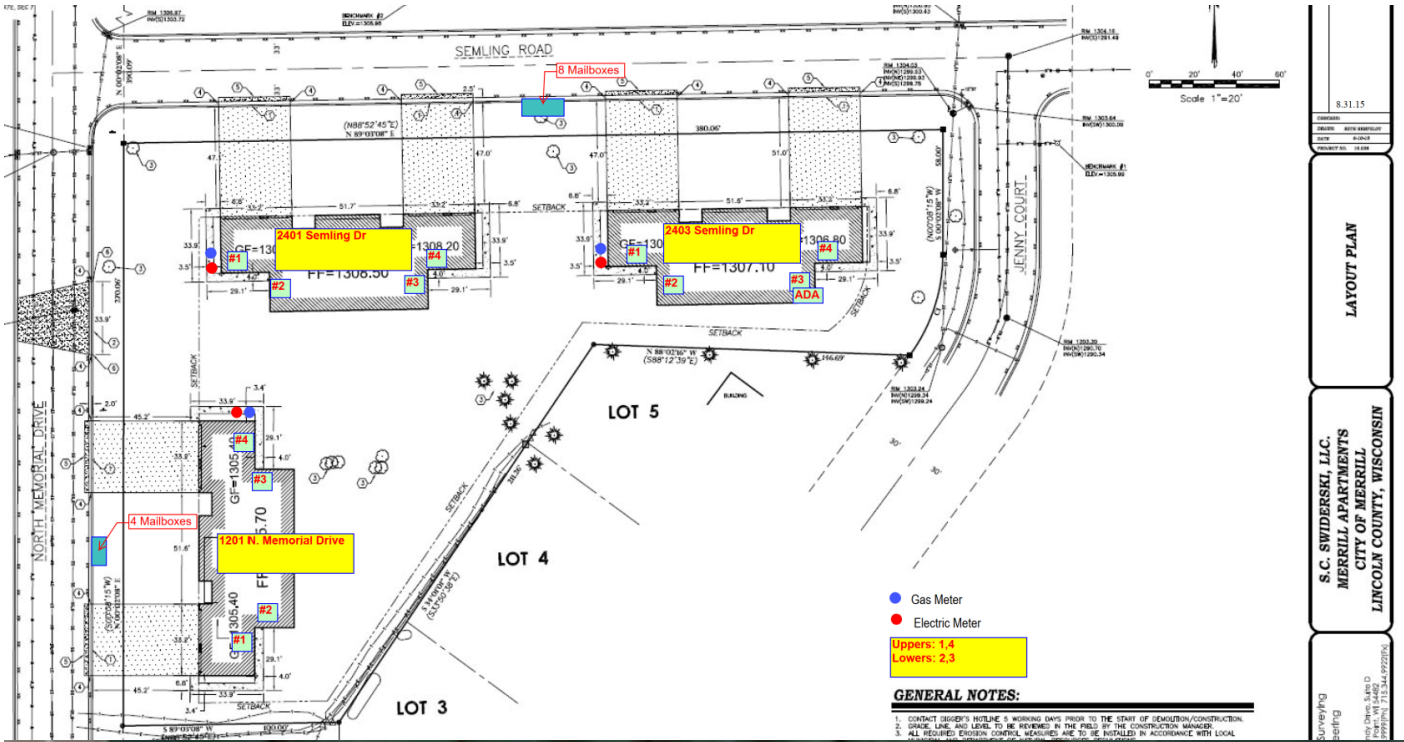

Northside Estates Address Plan

Revision #2
 Created 2023-06-12 20:49:17 UTC
 Updated 2024-05-21 13:54:27 UTC by Dale Bergman