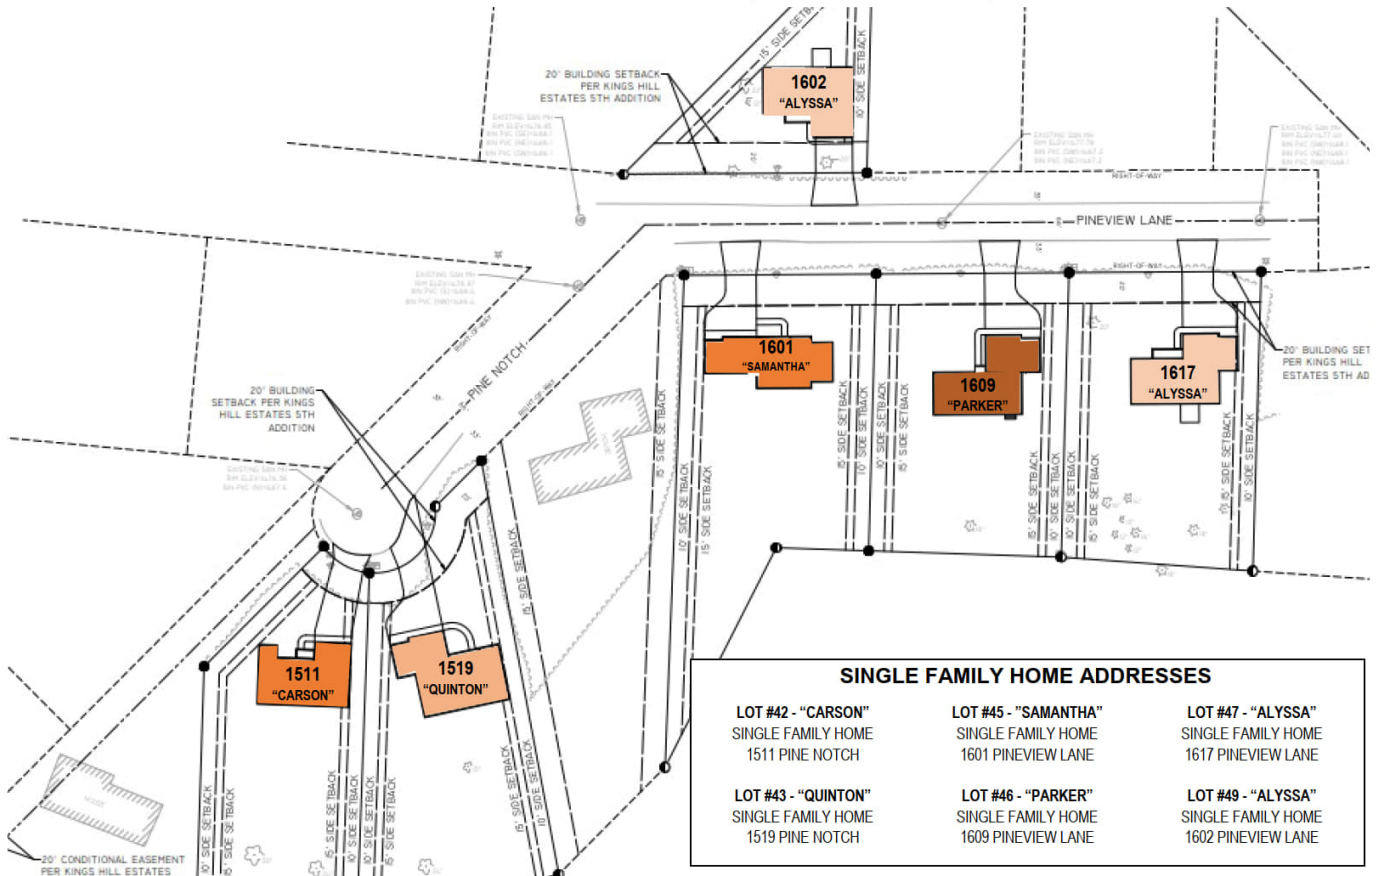

Kings Hill Tomahawk Single Family Address Plan

KINGS HILL ESTATES

PINE NOTCH/ PINEVIEW LANE, TOMAHAWK, WI 54487

APPROVED BY CITY OF TOMAHAWK - 06/28/2023

Revision #1

Created 2023-09-20 14:35:30 UTC by Nicole Blum