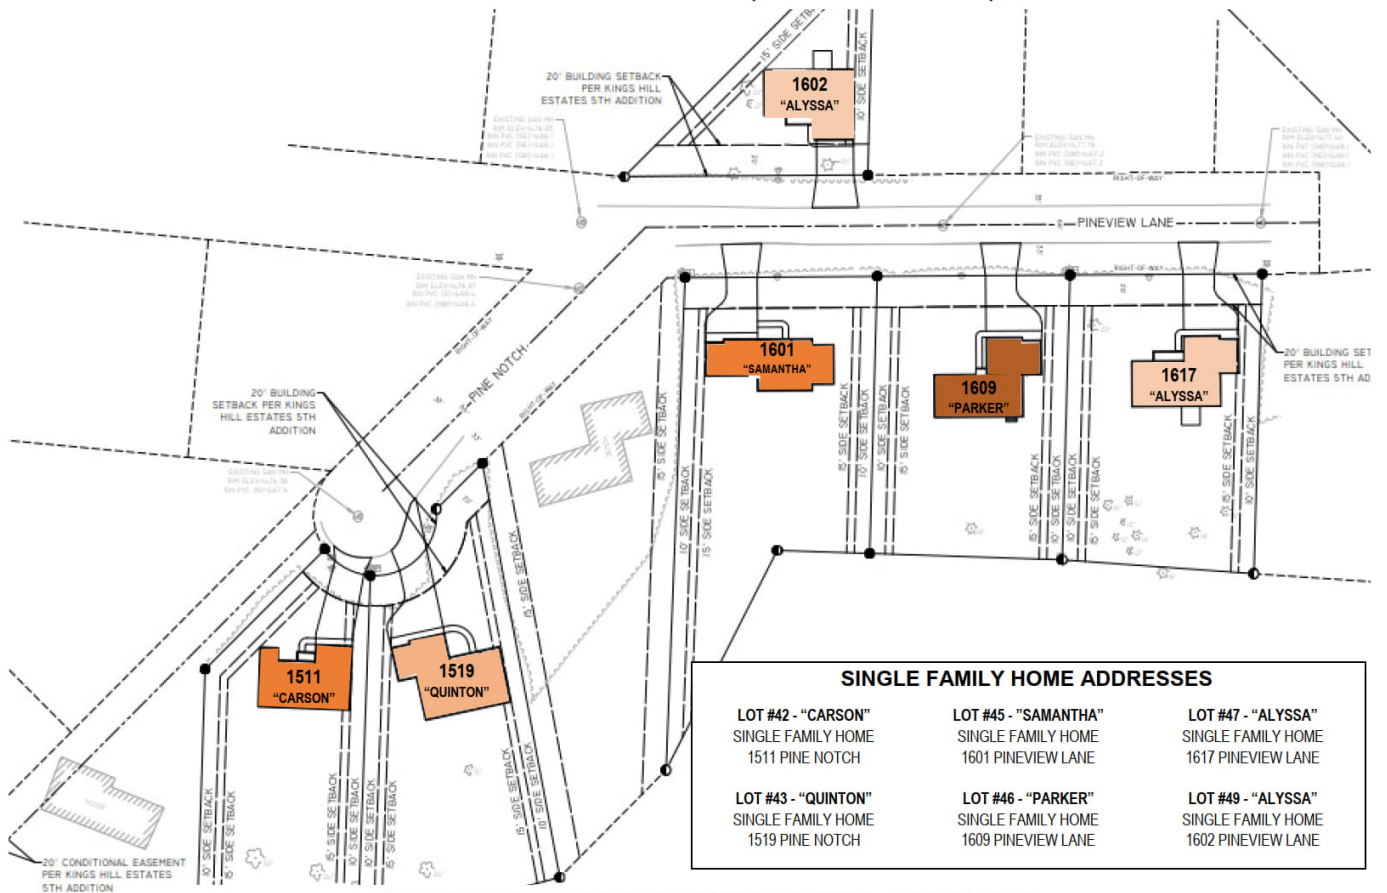

# Kings Hill Tomahawk Single Family Address Plan

## KINGS HILL ESTATES

PINE NOTCH/ PINEVIEW LANE, TOMAHAWK, WI 54487

APPROVED BY CITY OF TOMAHAWK - 06/28/2023

Revision #1

Created 2023-09-20 14:35:30 UTC by Nicole Blum

Updated 2025-03-14 16:22:06 UTC by Nicole Blum