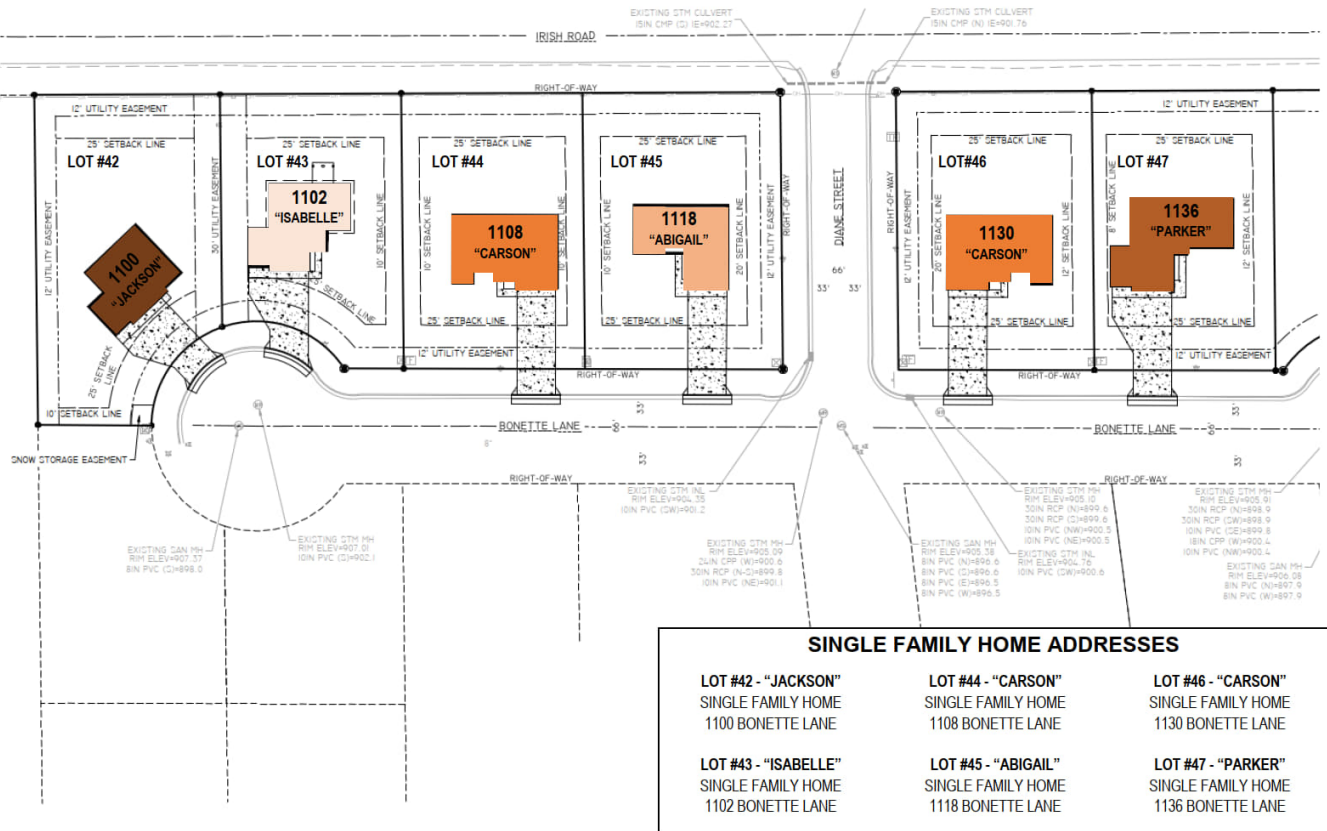

Dairyland Estates - Chilton

Single Family Address Plan

DAIRYLAND ESTATES

BONETTE LANE, CHILTON, WI 53014

APPROVED BY CITY OF CHILTON - 08/21/2023

Revision #1

Created 2025-09-23 17:42:48 UTC by Blain Schumacher