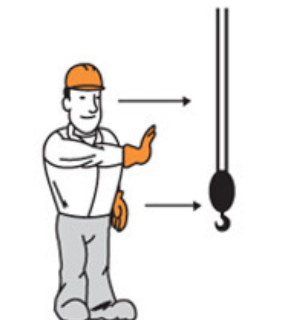

Common Crane Signals

Standard Crane Hand Signals

Stop

Emergency Stop

Hoist

Raise Boom

Swing

Retract Telescoping Boom

Raise the Boom Lower the Load

Dog Everything

Lower

Lower Boom

Extend Telescoping Boom

Travel/Tower Travel

Lower the Boom Raise the Load

Move Slowly