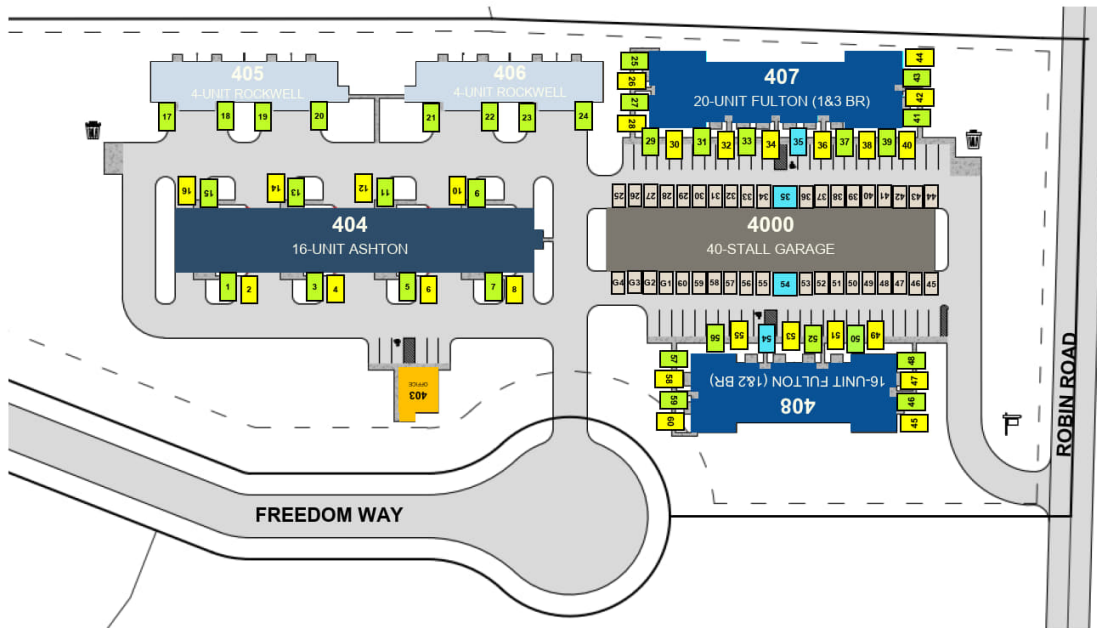

SCS Wittenberg Address Plan

SCS WITTENBERG FREEDOM WAY, WITTENBERG, WI, 54499

APPROVED BY VILLAGE OF WITTENBERG 01/09/2025

UNIT NUMBERING				LEGEND
404 Freedom Way #1-#16 16-Unit Ashton	405 Freedom Way #17-#20 4-Unit Rockwell	406 Freedom Way #21-#24 4-Unit Rockwell	403 Freedom Way Office	<ul style="list-style-type: none"> ■ First Floor Unit ■ Second Floor Unit ■ Two-Story Unit ■ Type-A Unit
407 Freedom Way #25-#44 20-Unit Fulton	408 Freedom Way #45-#60 16-Unit Fulton	4000 Freedom Way 40-Stall Detached Garage	TOTAL NO. UNITS 60	