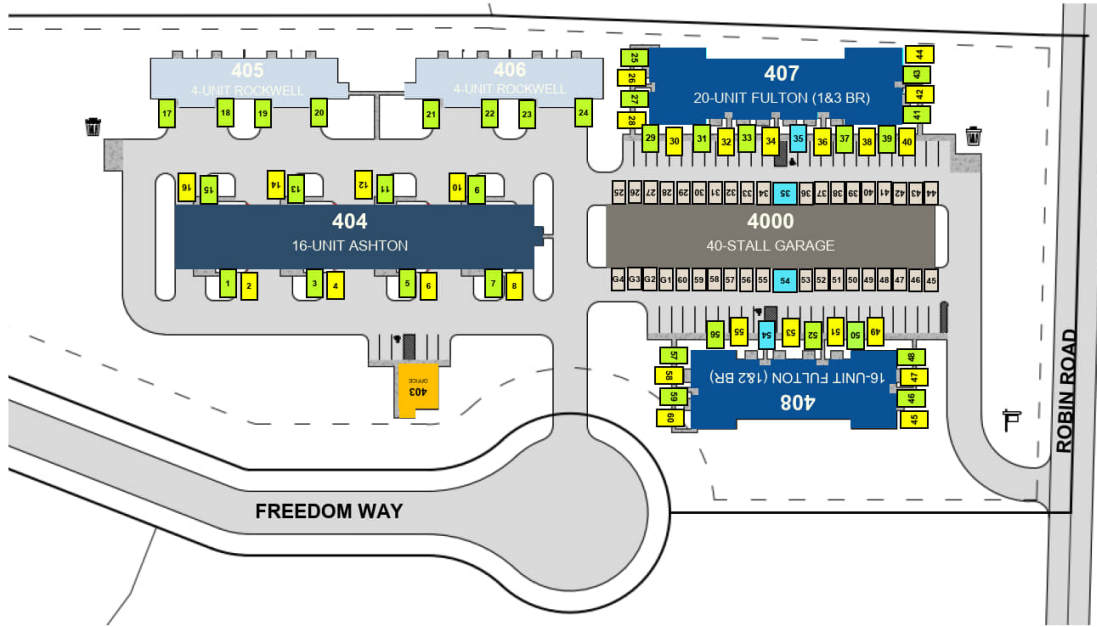

SCS Wittenberg Address Plan

SCS WITTENBERG

FREEDOM WAY, WITTENBERG, WI, 54499

APPROVED BY VILLAGE OF WITTENBERG 01/09/2025

UNIT NUMBERING			
404 Freedom Way #1-#16 16-Unit Ashton	405 Freedom Way #17-#20 4-Unit Rockwell	406 Freedom Way #21-#24 4-Unit Rockwell	403 Freedom Way Office
407 Freedom Way #25-#44 20-Unit Fulton	408 Freedom Way #45-#60 16-Unit Fulton	4000 Freedom Way 40-Stall Detached Garage	TOTAL NO. UNITS 60

LEGEND
■ First Floor Unit
■ Second Floor Unit
■ Two-Story Unit
■ Type-A Unit

Revision #2

Created 2025-03-14 16:18:08 UTC by Dale Bergman

Updated 2025-09-23 18:31:23 UTC by Dale Bergman