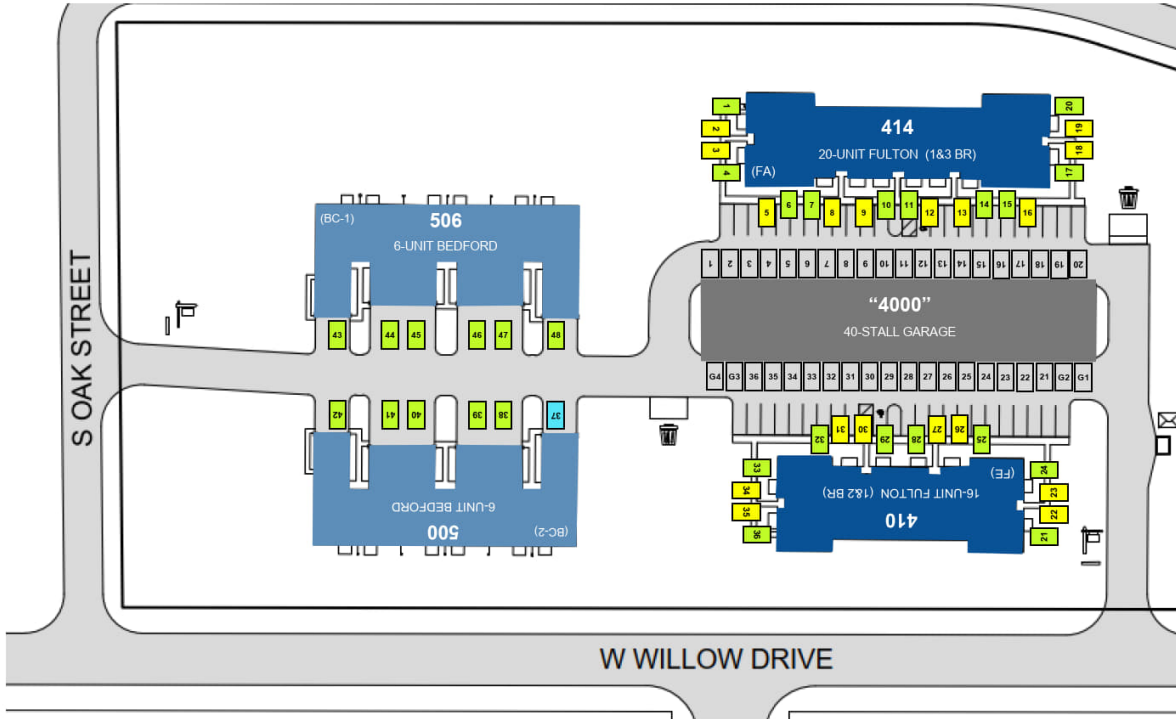

SCS Spencer Address Plan

SCS SPENCER

W. WILLOW DRIVE, SPENCER WI 54479

APPROVED BY VILLAGE OF SPENCER 02/17/2025

UNIT NUMBERING					LEGEND
414 W. Willow Drive #1-#20 20-Unit Fulton 1&3 BR	410 W. Willow Drive #21-#36 16-Unit Fulton 2 BR	500 W. Willow Drive #37-#42 6-Unit Bedford	506 W. Willow Drive #43-#48 6-Unit Bedford	"4000" W. Willow Drive 40-Stall Detached Garage	TOTAL NO. UNITS 48
					<ul style="list-style-type: none"> ■ First Floor Unit ■ Second Floor Unit ■ Two-Story Unit ■ Type-A Unit