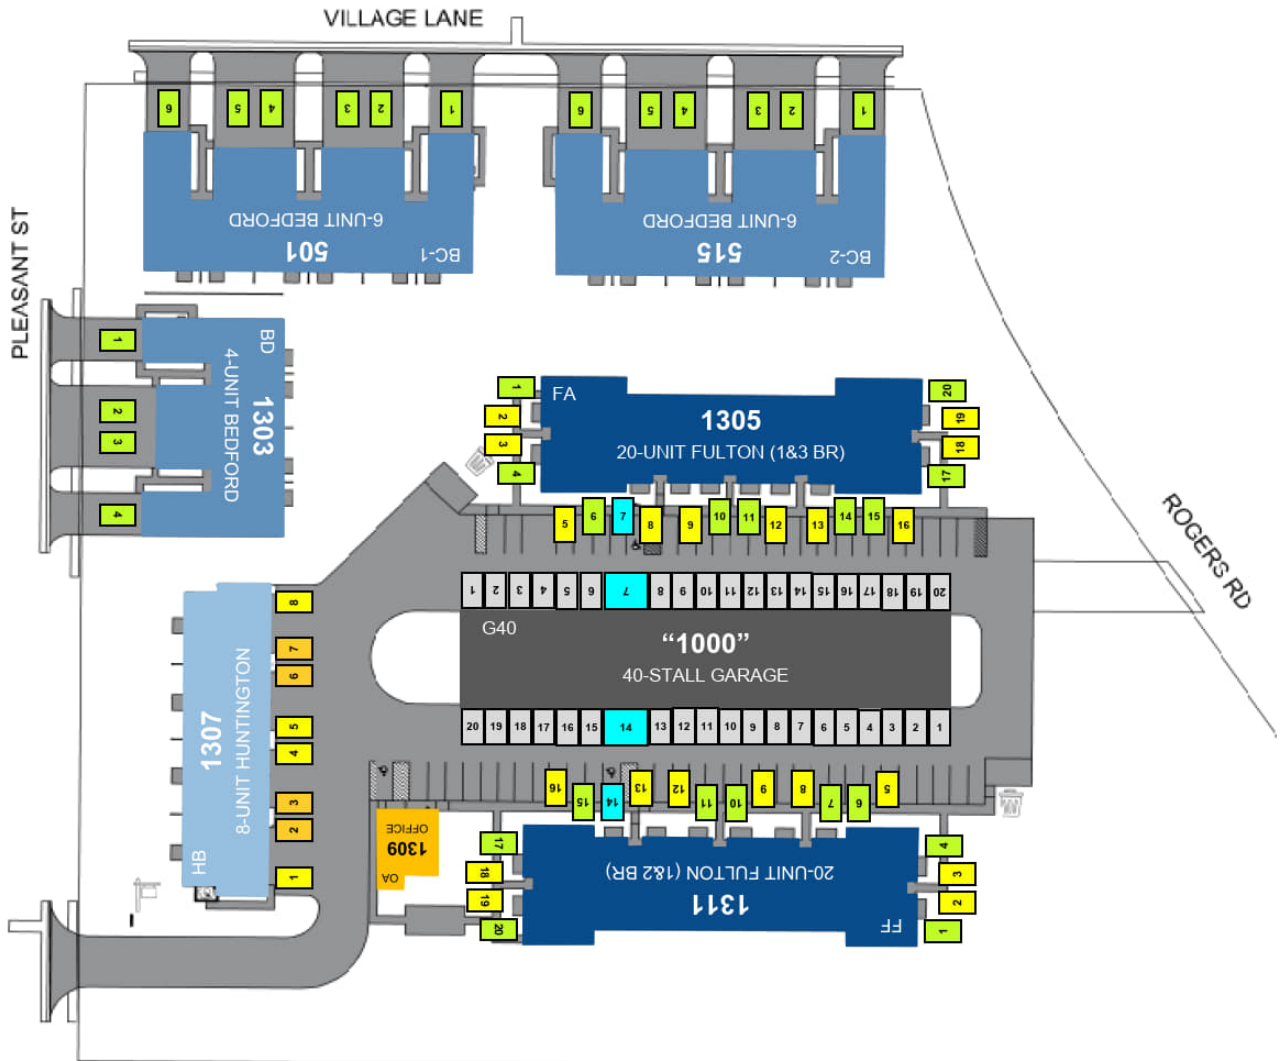

SCS Ripon Address Plan

SCS RIPON

PLEASANT ST/VILLAGE LN, RIPON, WI, 54971

UNIT NUMBERING			
1303 Pleasant Street #1-#4 4-Unit Bedford	1305 Pleasant Street #1-#20 20-Unit Fulton (1&3 BR)	1307 Pleasant Street #1-#8 8-Unit Huntington	1309 Pleasant Street Office
1311 Pleasant Street #1-#20 20-Unit Fulton (1&2 BR)	501 Village Lane #1-#6 6-Unit Bedford	515 Village Lane #1-#6 6-Unit Bedford	"1000" Pleasant Street 40-Unit Detached Garage
			TOTAL NO. UNITS 64

LEGEND
■ First Floor Unit
■ Second Floor Unit
■ Two-Story Unit
■ Type-A Unit

APPROVED BY CITY OF RIPON 5/5/2025

Revision #3

Created 2025-03-21 14:20:57 UTC by Dale Bergman

Updated 2025-09-23 18:31:08 UTC by Dale Bergman