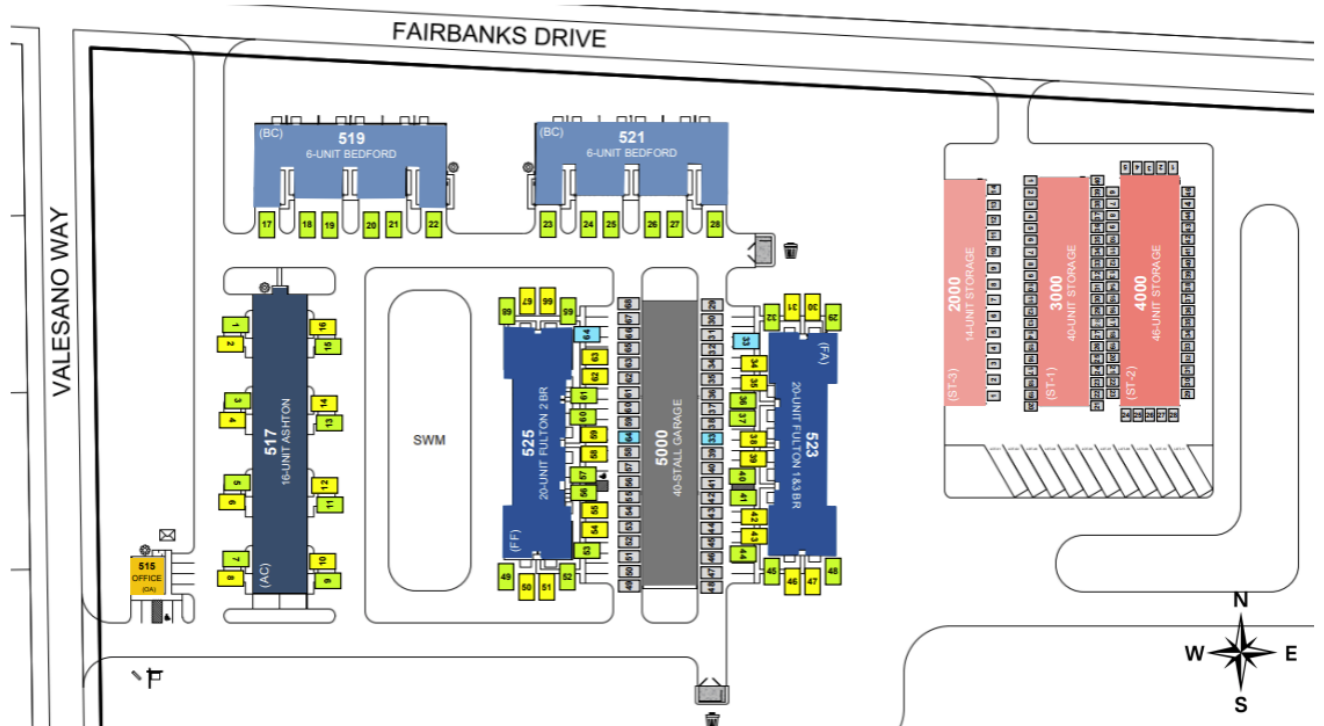

SCS Crystal Falls Address Plan

SCS CRYSTAL FALLS

VALESANO WAY / FAIRBANKS DRIVE, CRYSTAL FALLS, MI 49920

APPROVED BY CITY OF CRYSTAL FALLS 12/23/2025

UNIT NUMBERING

517 Valesano Way #1-16 16-Unit Ashton	519 Valesano Way #17-22 6-Unit Bedford	521 Valesano Way #23-28 6-Unit Bedford	525 Valesano Way #49-68 20-Unit Fulton 2 BR (Type-A)	523 Valesano Way #29-48 16-Unit Fulton 1&3 BR (Type-A)	TOTAL NO. UNITS 68
"5000" Valesano Way #29-68 40-Stall Garage	515 Valesano Way Office	2000 Valesano Way #1-14 14-Stall Storage	3000 Valesano Way #1-40 40-Stall Storage	4000 Valesano Way #1-46 46-Stall Storage	

LEGEND

- First Floor Unit
- Second Floor Unit
- Two-Story Unit
- Type-A Unit
- Garage/Storage

Revision #2

Created 2026-04-30 14:34:51 UTC by Melissa Rozmarynowski

Updated 2026-04-30 18:34:33 UTC by Katie Popelka