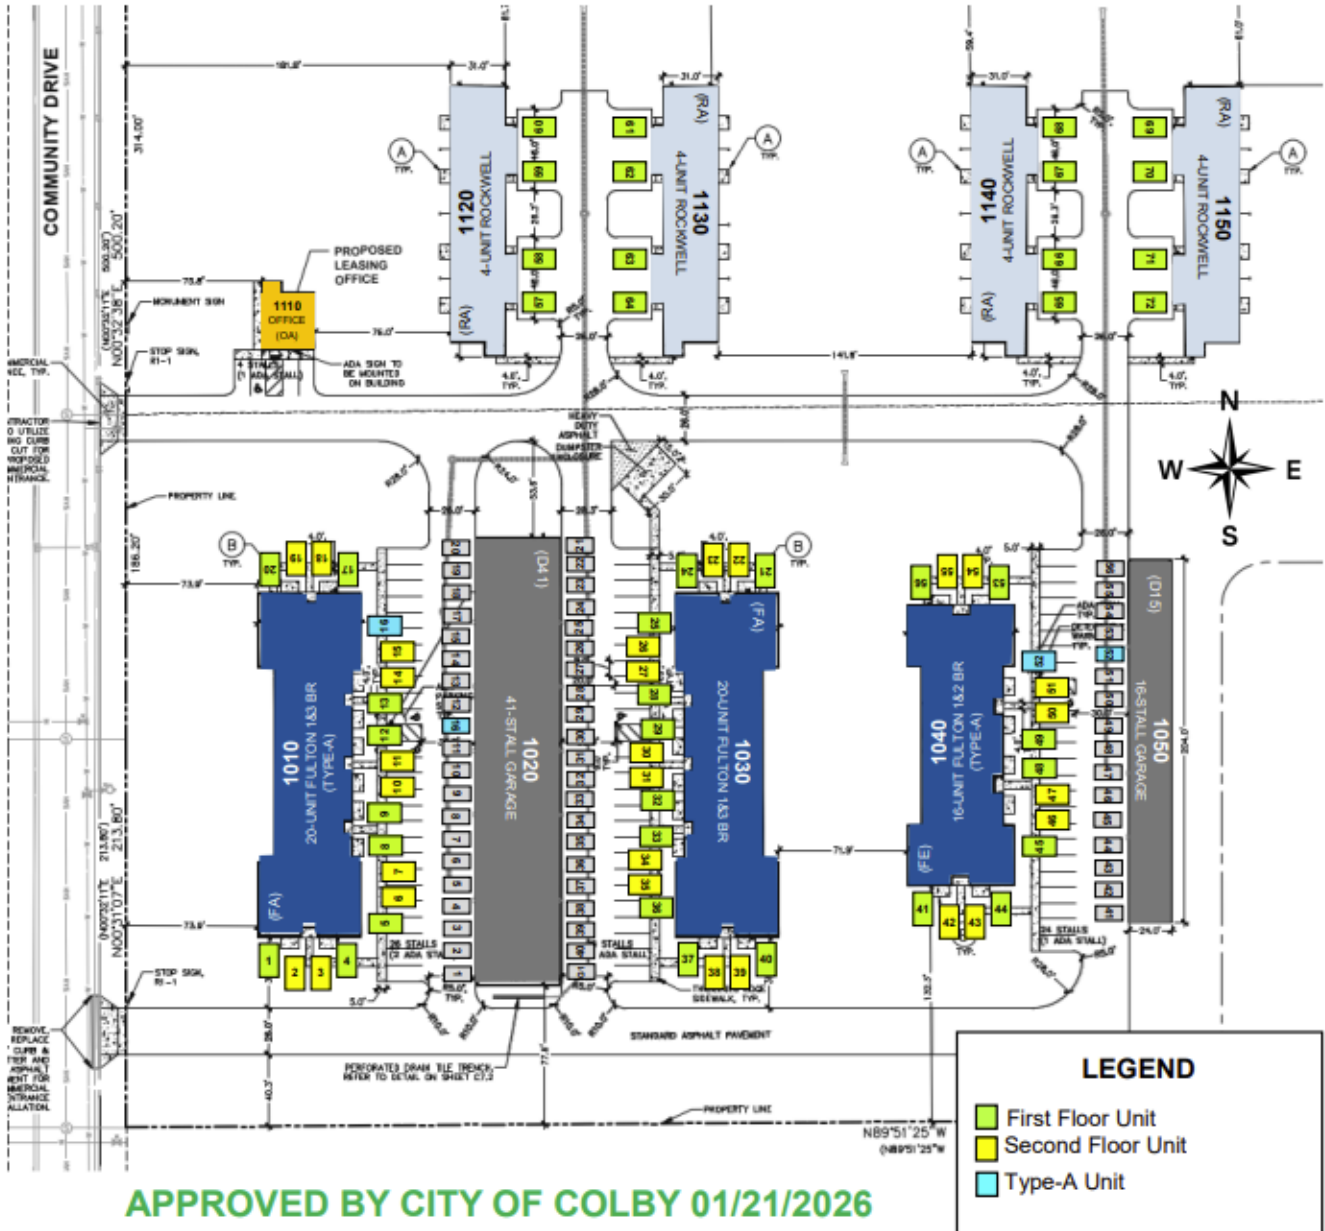

SCS Colby Address Plan

SCS COLBY COMMUNITY DRIVE, COLBY, WI 54421

APPROVED BY CITY OF COLBY 01/21/2026

UNIT NUMBERING

1010 Community Dr
#1 - #20
20-Unit Fulton 1&3 BR
(Type-A)

1030 Community Dr
#21 - #40
20-Unit Fulton 1&3 BR

1040 Community Dr
#41 - #56
16-Unit Fulton 1&2 BR
(Type-A)

1120 Community Dr
#57 - #60
4-Unit Rockwell

1130 Community Dr
#61 - #64
4-Unit Rockwell

1140 Community Dr
#65 - #68
4-Unit Rockwell

1150 Community Dr
#69 - #72
4-Unit Rockwell