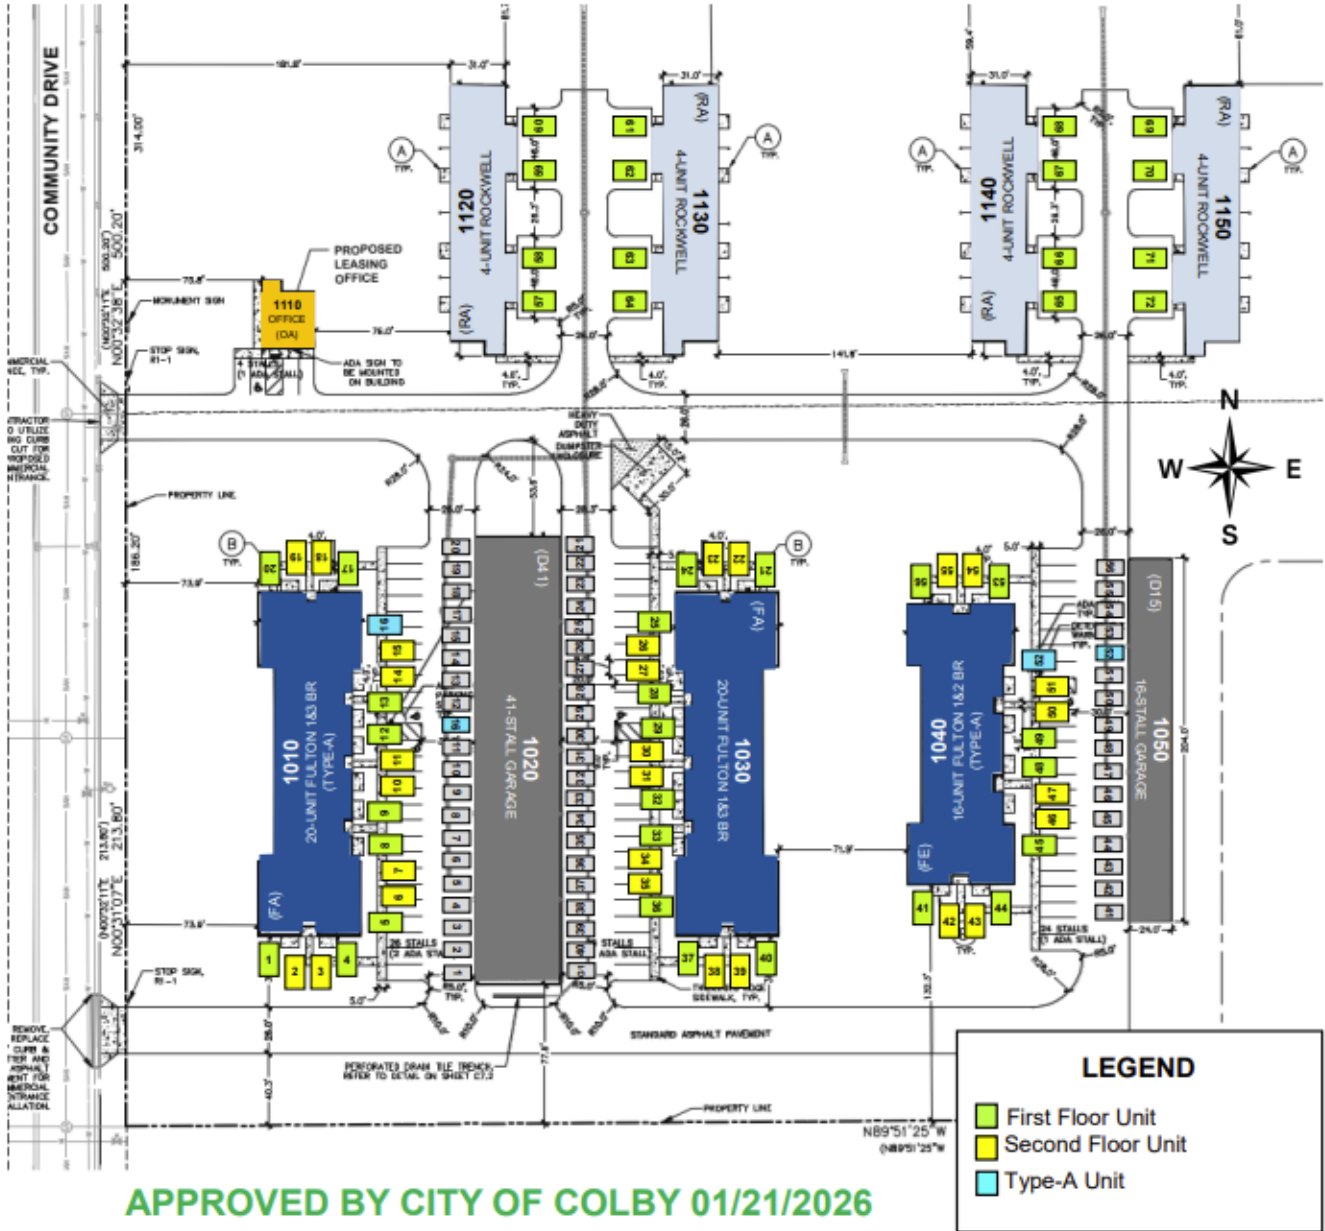

SCS Colby Address Plan

SCS COLBY COMMUNITY DRIVE, COLBY, WI 54421

APPROVED BY CITY OF COLBY 01/21/2026

UNIT NUMBERING

1010 Community Dr
#1 - #20
20-Unit Fulton 1&3 BR
(Type-A)

1030 Community Dr
#21 - #40
20-Unit Fulton 1&3 BR

1040 Community Dr
#41 - #56
16-Unit Fulton 1&2 BR
(Type-A)

1120 Community Dr
#57 - #60
4-Unit Rockwell

1130 Community Dr
#61 - #64
4-Unit Rockwell

1140 Community Dr
#65 - #68
4-Unit Rockwell

1150 Community Dr
#69 - #72
4-Unit Rockwell