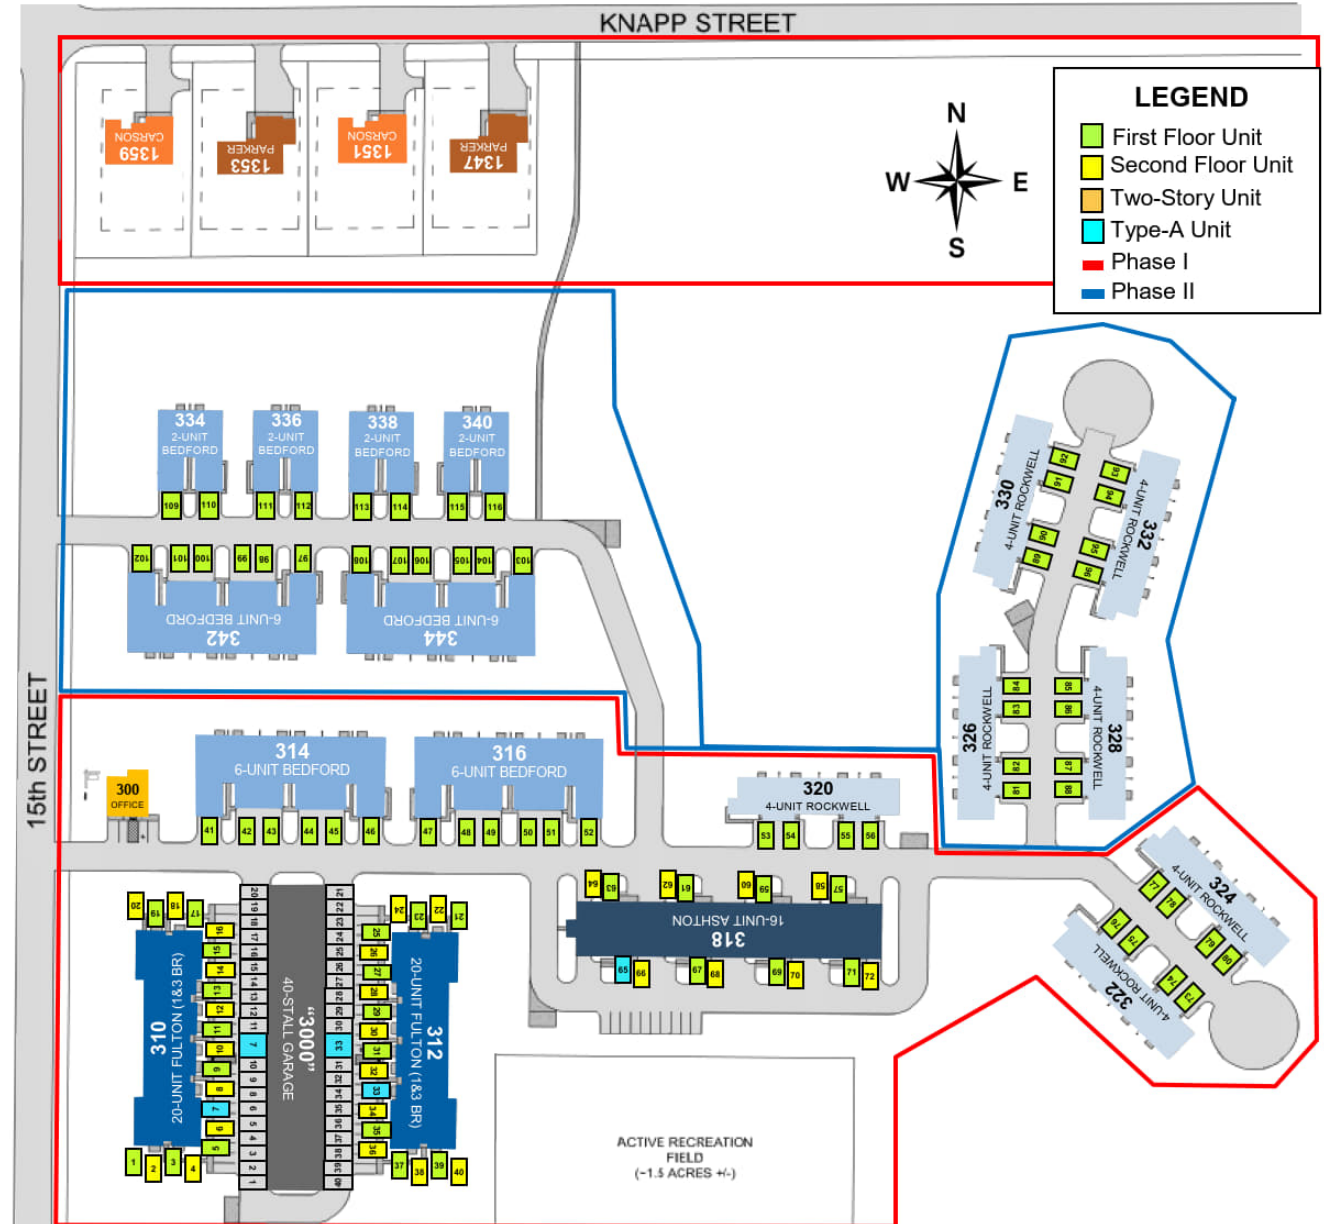

SCS Chetek Address Plan

SCS CHETEK

15TH ST/KNAPP ST, CHETEK, WI, 54728

UNIT NUMBERING

310 15th Street #1-#20 20-Unit Fulton(1&3 BR)	318 15th Street #57-#72 16-Unit Ashton	326 15th Street #81-#84 4-Unit Rockwell	332 15th Street #93-#96 4-Unit Rockwell	338 15th Street #113-#114 2-Unit Bedford	344 15th Street #103-#108 6-Unit Bedford	1347 Knapp Street "Parker" Single Family Home
312 15th Street #21-#40 20-Unit Fulton(1&3 BR)	320 15th Street #53-#56 4-Unit Rockwell	328 15th Street #85-#88 4-Unit Rockwell	334 15th Street #109-#110 2-Unit Bedford	340 15th Street #115-#116 2-Unit Bedford	"3000" 15th Street 40-Stall Detached Garage	1351 Knapp Street "Carson" Single Family Home
314 15th Street #41-#46 6-Unit Bedford	322 15th Street #73-#76 4-Unit Rockwell	330 15th Street #89-#92 4-Unit Rockwell	336 15th Street #111-#112 2-Unit Bedford	342 15th Street #97-#102 6-Unit Bedford	300 15th Street Office	1353 Knapp Street "Parker" Single Family Home
316 15th Street #47-#52 6-Unit Bedford	324 15th Street #77-#80 4-Unit Rockwell	MULTIFAMILY UNITS: 116 / SINGLE FAMILY HOMES: 4				1359 Knapp Street "Carson" Single Family Home