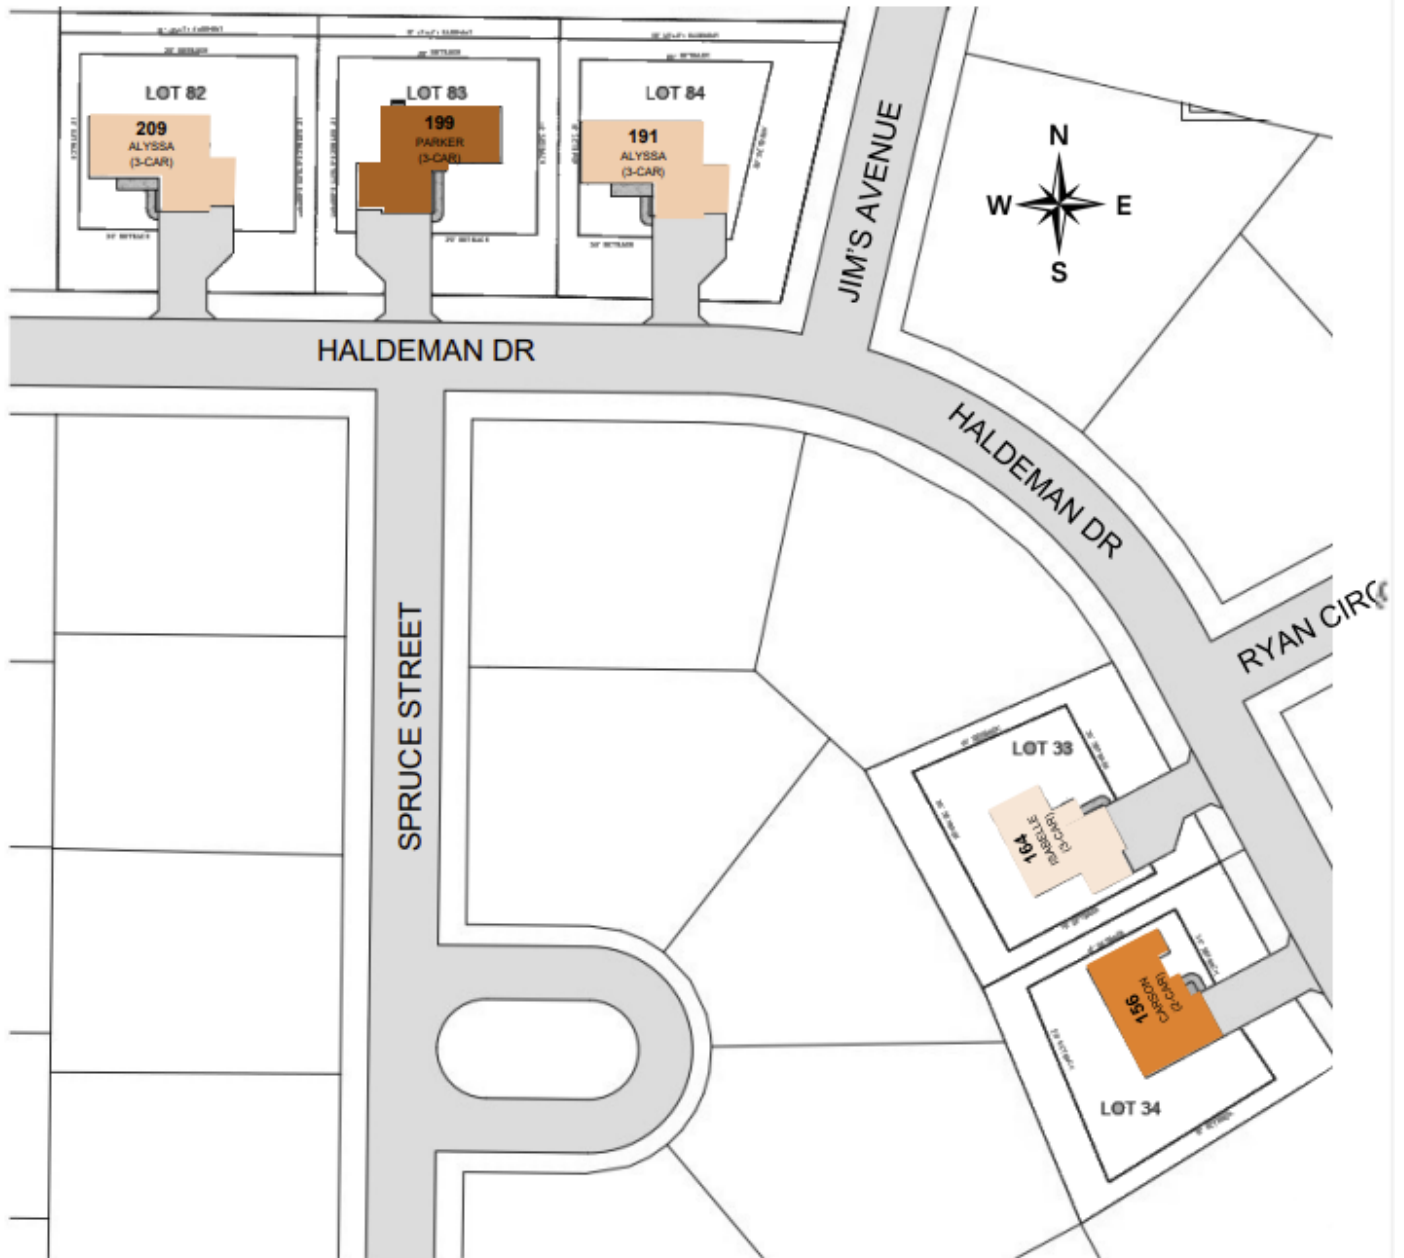

LALLAPALOOZA ESTATES II

HALDEMAN DRIVE, BLACK RIVER FALLS, WI 54615

APPROVED BY CITY OF BLACK RIVER FALLS 01/15/2026

UNIT NUMBERING				
209 Haldeман Drive "Alyssa" Lot 82	199 Haldeман Drive "Parker" Lot 83	191 Haldeман Drive "Alyssa" Lot 84	164 Haldeман Drive "Isabelle" Lot 33	156 Haldeман Drive "Carson" Lot 34
Total Homes: 5				

Revision #1

Created 2026-04-30 18:34:50 UTC by Katie Popelka

Updated 2026-04-30 18:35:32 UTC by Katie Popelka