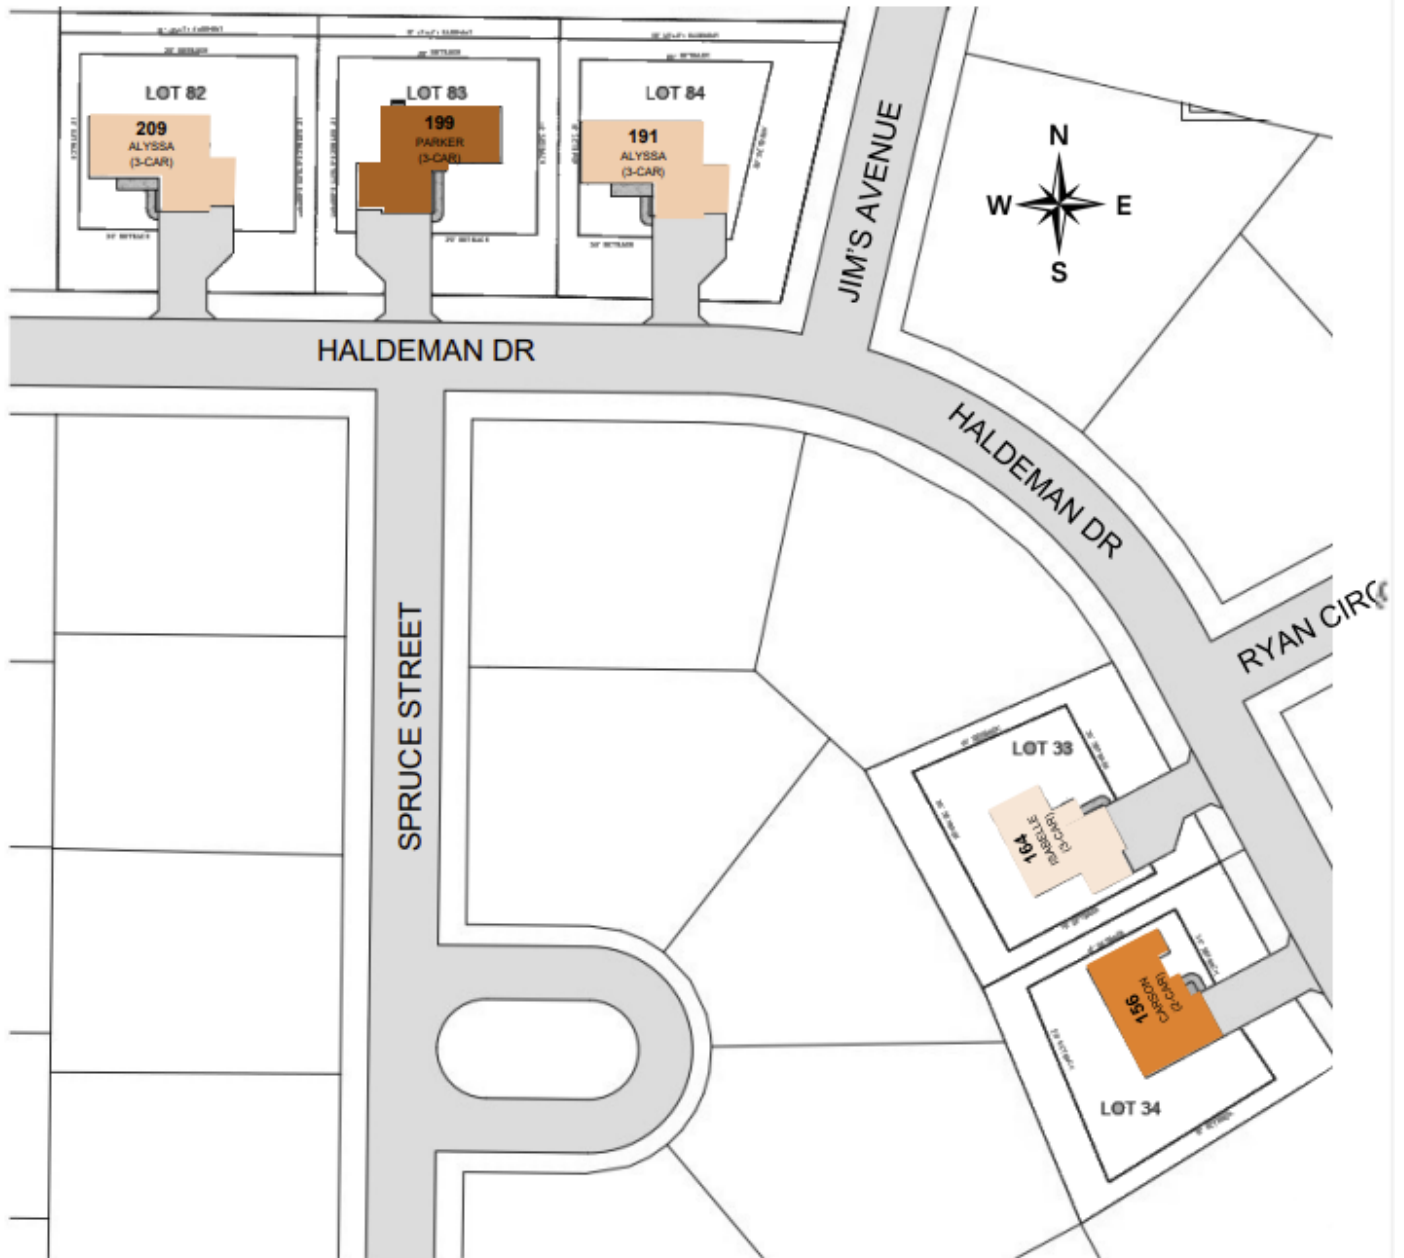

# Lallapalooza Estates II Address Plan

# LALLAPALOOZA ESTATES II

HALDEMAN DRIVE, BLACK RIVER FALLS, WI 54615

**APPROVED BY CITY OF BLACK RIVER FALLS 01/15/2026**

UNIT NUMBERING				
209 Haldeман Drive "Alyssa" Lot 82	199 Haldeман Drive "Parker" Lot 83	191 Haldeман Drive "Alyssa" Lot 84	164 Haldeман Drive "Isabelle" Lot 33	156 Haldeман Drive "Carson" Lot 34
<b>Total Homes: 5</b>				