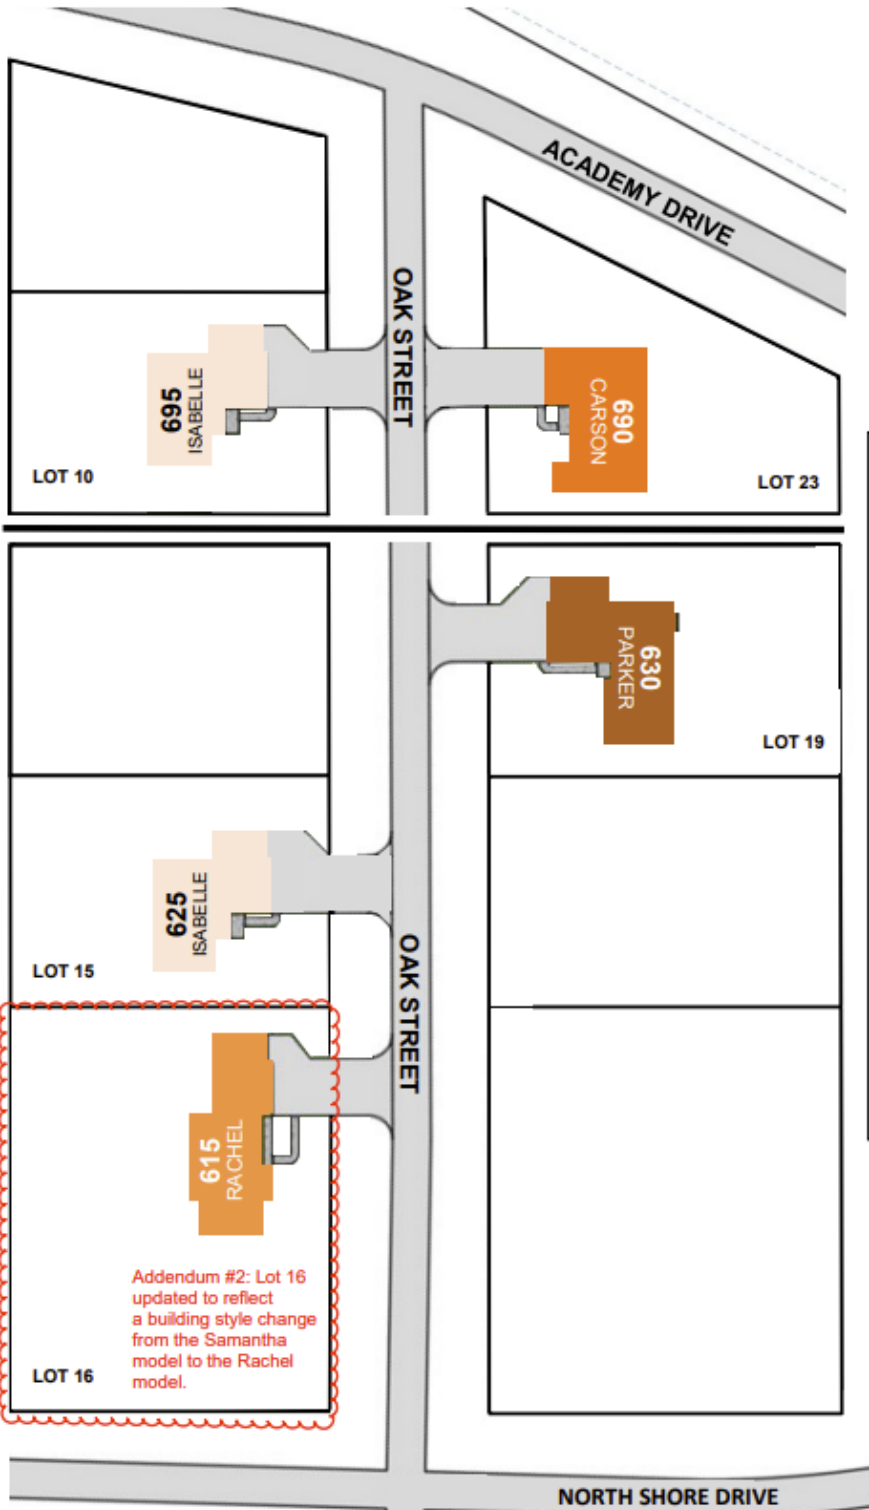

# AR-MAR Subdivision Address Plan (Scandinavia)

# AR-MAR SUBDIVISION

OAK STREET, SCANDINAVIA, WI 54977

## SINGLE FAMILY HOME ADDRESSES

615 OAK STREET  
LOT #16  
"RACHEL"

625 OAK STREET  
LOT #15  
"ISABELLE"

630 OAK STREET  
LOT #19  
"PARKER"

690 OAK STREET  
LOT #23  
"CARSON"

695 OAK STREET  
LOT #10  
"ISABELLE"